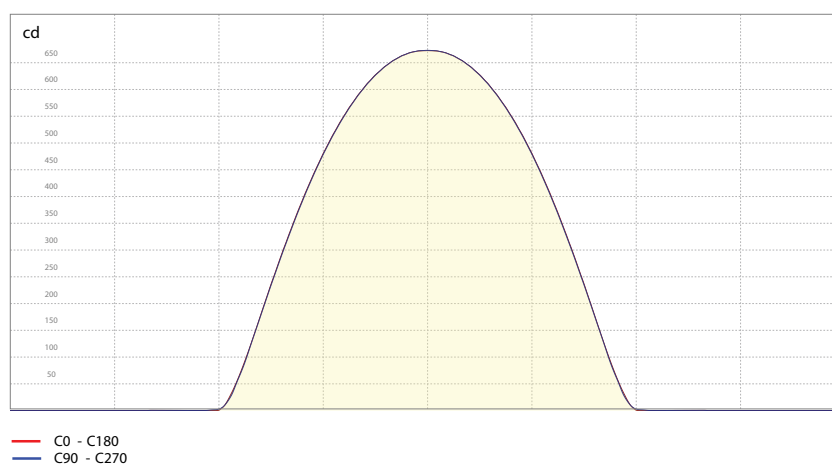

LINEAR INTENSITY DISTRIBUTION