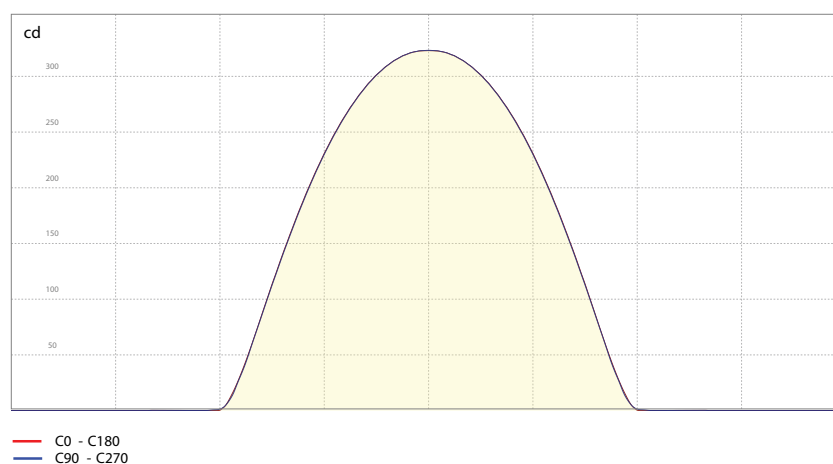

LINEAR INTENSITY DISTRIBUTION