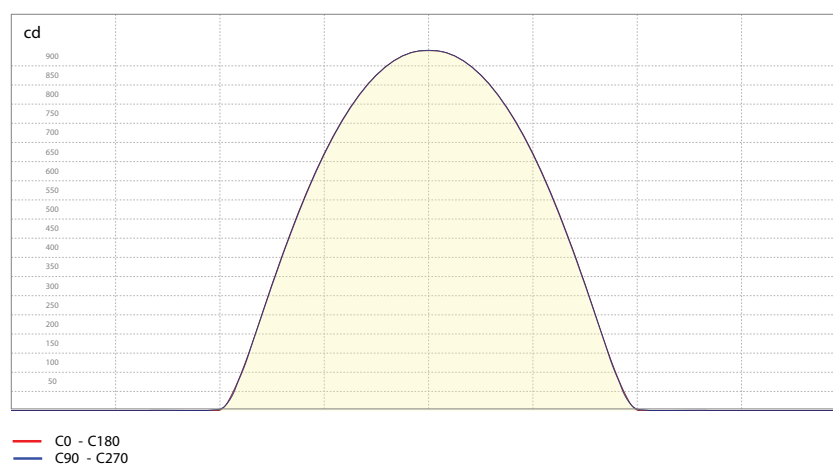

LINEAR INTENSITY DISTRIBUTION