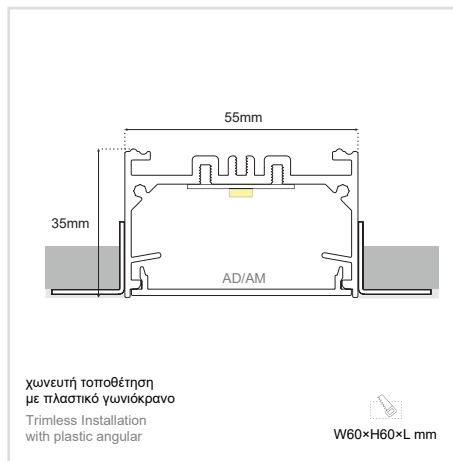

LENA 55x35 TRIMLESS

ΠΕΡΙΕΧΟΜΕΝΑ / CONTENTS

DATASHEET	1
PRODUCT CODE GENERATOR	2
LUMEN OUTPUT TABLES	4
MANUAL FOR TRIMLESS INSTALLATION	8

SKU: T5535-TR- XX-XX-XX-XX-XX-XX

DATASHEET

GENERAL INFORMATION

APPLICATION	Indoor / Recessed Trimless
DIRECTION OF MOUNTING	Ceiling / Wall
MATERIAL	Extruded aluminium
PCB DETAILS	Zhaga-Compliant Dimensions
PROFILE DIMENSIONS (WxH)	55 x 35mm