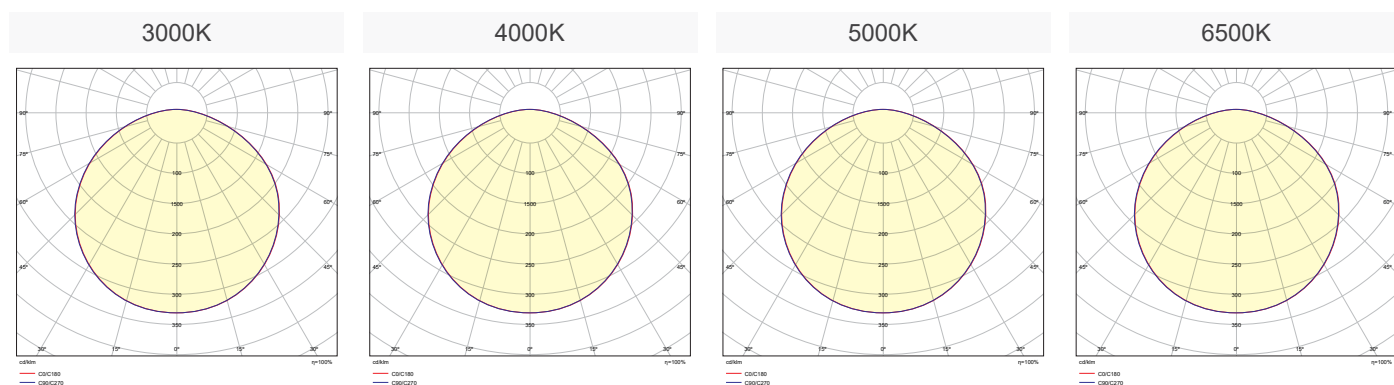

LENA 55×35 TRIMLESS LUMEN OUTPUT TABLES

CATEGORY 1A 350mA (1A)	SKU	Length	Wattage	Lumens 3000K	Lumens 4000K	Lumens 5000K	Lumens 6500K
	T5535-TR-1A-57cm	57cm	7.8	1390	1470	1470	1440
	T5535-TR-1A-85cm	85cm	11.7	2085	2205	2205	2160
	T5535-TR-1A-113cm	113cm	15.6	2780	2940	2940	2880
	T5535-TR-1A-141cm	141cm	19.5	3475	3675	3675	3600
	T5535-TR-1A-169cm	169cm	23.4	4170	4410	4410	4320
	T5535-TR-1A-197cm	197cm	27.3	4865	5145	5145	5040
	T5535-TR-1A-225cm	225cm	31.2	5560	5880	5880	5760
	T5535-TR-1A-253cm	253cm	35.1	6255	6615	6615	6480
	T5535-TR-1A-281cm	281cm	39	6950	7350	7350	7200
	T5535-TR-1A-309cm	309cm	42.9	7645	8085	8085	7920
	T5535-TR-1A-337cm	337cm	46.8	8340	8820	8820	8640
	T5535-TR-1A-365cm	365cm	50.7	9035	9555	9555	9360
	T5535-TR-1A-393cm	393cm	54.6	9730	10290	10290	10080
	T5535-TR-1A-421cm	421cm	58.5	10425	11025	11025	10800
T5535-TR-1A-449cm	449cm	62.4	11120	11760	11760	11520	

Wattage: 13.5 W/m

LIGHT DISTRIBUTION