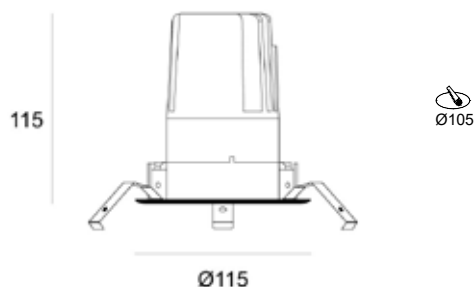

LEO R115

ΚΩΔΙΚΟΣ / CODE

LEO115- XX XXX X
 color
 CCT
 dimmable

general information

application	Indoor / Recessed
direction of mounting	Ceiling
ip classification	IP20
material	Aluminium
incl. cable	Yes
electric gear	Not included
life time	50.000 hrs
warranty	3 years
origin	China

visible dimensions

ØxL 115 x 115 mm

illuminant

CRI	90
beam angle	36°
led type	COB
wattage	25W
voltage	230VAC
dimmable option	Yes

color	CCT	Dimmable
Black (BL)	3000K (1650Lm) (30K)	Yes (D)
White (WH)	4000K (1676Lm) (40K)	No (L)
RAL colors (RL)		