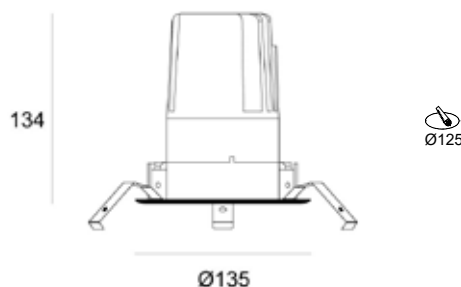

### general information

application	Indoor / Recessed
direction of mounting	Ceiling
ip classification	IP20
material	Aluminium
incl. cable	Yes
electric gear	Not included
life time	50.000 hrs
warranty	3 years
origin	China

### visible dimensions

ØxL 135 x 134 mm