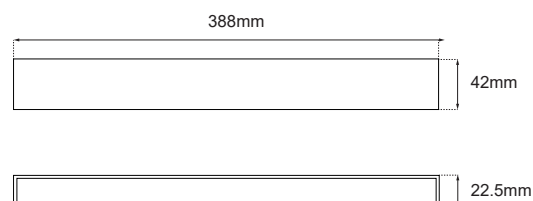

## GENERAL INFORMATION

MATERIAL	Aluminium
APPLICATION	For Magnetic Track
DIRECTION OF MOUNTING	Ceiling / Wall
DIMENSIONS (L×W×H)	388 × 22.5 × 42mm
IP CLASSIFICATION	IP20
LIFE TIME	30000 Hours
WARRANTY	3 Years
ORIGIN	China

## ILLUMINANT

WATTAGE	15W
VOLTAGE	24 VDC
OUTPUT	600Lm
CRI	Ra90
LED TYPE	SMD LED
COVER	Diffuse
DIMMABLE	Yes

Color	CCT	SKU	
		DALI, Triac, 0/1-10V Dimmable (External driver)	DALI (Internal driver 24VDC)
Sandy black	3000K	Ξ4010103-015	Ξ4010103-195
	4000K	Ξ4010103-085	Ξ4010103-196
Sandy white	3000K	Ξ4010103-078	Ξ4010103-197
	4000K	Ξ4010103-086	Ξ4010103-198