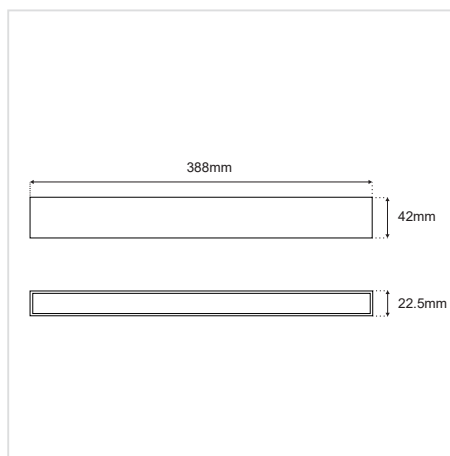

LINEAR40 MAGNETIC MINI 15W DIF 24V

GENERAL INFORMATION

MATERIAL	Aluminium
APPLICATION	For Magnetic Track
DIRECTION OF MOUNTING	Ceiling / Wall
DIMENSIONS (L×W×H)	388 × 22.5 × 42mm
IP CLASSIFICATION	IP20
LIFE TIME	30000 Hours
WARRANTY	3 Years
ORIGIN	PRC

ILLUMINANT

WATTAGE	15W
VOLTAGE	24 VDC
OUTPUT	1013 lm
CRI	Ra90
LED TYPE	SMD LED
COVER	Diffuse
DIMMABLE	Yes

Color	CCT	SKU	
		DALI, Triac, 0/1-10V Dimmable (External driver)	DALI (Internal driver 24VDC)
Sandy black	3000K	≡4010103-015	≡4010103-195
	4000K	≡4010103-085	≡4010103-196
Sandy white	3000K	≡4010103-078	≡4010103-197
	4000K	≡4010103-086	≡4010103-198