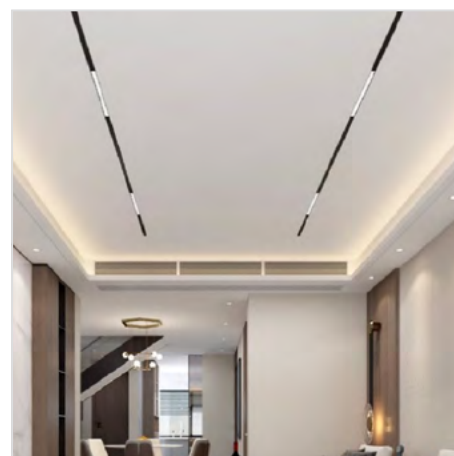

LINEAR40 MAGNETIC MINI 15W DIF 24V

GENERAL INFORMATION

MATERIAL	Aluminium
APPLICATION	For Magnetic Track
DIRECTION OF MOUNTING	Ceiling / Wall
DIMENSIONS (L×W×H)	388 × 22.5 × 42mm
IP CLASSIFICATION	IP20
LIFE TIME	30000 Hours
WARRANTY	3 Years
ORIGIN	PRC

ILLUMINANT

WATTAGE	15W
VOLTAGE	24 VDC
OUTPUT	1013 lm
CRI	Ra90
LED TYPE	SMD LED
COVER	Diffuse
DIMMABLE	Yes

Color	CCT	SKU	
		DALI, Triac, 0/1-10V Dimmable (External driver)	DALI (Internal driver 24VDC)
Sandy black	3000K	≡4010103-015	≡4010103-195
	4000K	≡4010103-085	≡4010103-196
Sandy white	3000K	≡4010103-078	≡4010103-197
	4000K	≡4010103-086	≡4010103-198