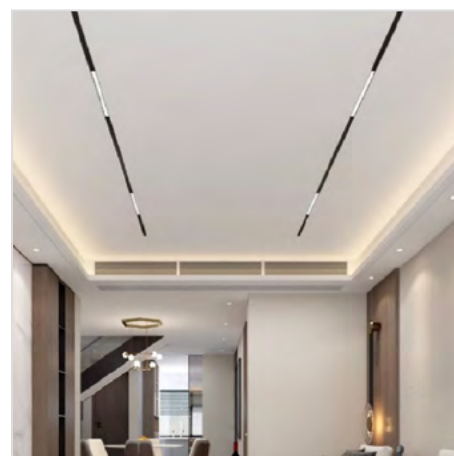

LINEAR40 MAGNETIC MINI 15W DIF 24V

GENERAL INFORMATION

MATERIAL	Aluminium
APPLICATION	For Magnetic Track
DIRECTION OF MOUNTING	Ceiling / Wall
DIMENSIONS (L×W×H)	388 × 22.5 × 42mm
IP CLASSIFICATION	IP20
LIFE TIME	30000 Hours
WARRANTY	3 Years
ORIGIN	PRC