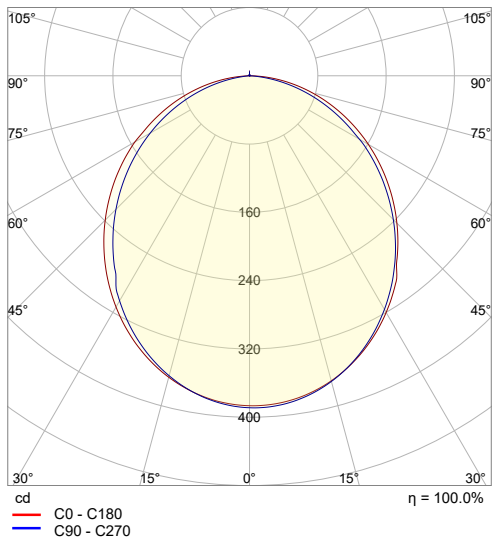

LINEAR40 MAGNETIC MINI 15W DIF 24V

GENERAL INFORMATION

MATERIAL	Aluminium
APPLICATION	For Magnetic Track
DIRECTION OF MOUNTING	Ceiling / Wall
DIMENSIONS (L×W×H)	388 × 22.5 × 42mm
IP CLASSIFICATION	IP20
LIFE TIME	30000 Hours
WARRANTY	3 Years
ORIGIN	PRC

ILLUMINANT

WATTAGE	15W
VOLTAGE	24 VDC
OUTPUT	1015 lm
CRI	Ra90
LED TYPE	OSRAM
COVER	Diffused
DIMMABLE	Yes

COLOR	CCT	SKU	
		DALI, Triac, 0/1-10V Dimmable (External driver)	DALI (Internal driver 24VDC)
Sandy black	3000K	≡4010103-015	≡4010103-195
	4000K	≡4010103-085	≡4010103-196
Sandy white	3000K	≡4010103-078	≡4010103-197
	4000K	≡4010103-086	≡4010103-198

LINEAR40 MAGNETIC MINI 15W DIF 24V

POLAR LIGHT DISTRIBUTION DIAGRAM

LINEAR INTENSITY DISTRIBUTION