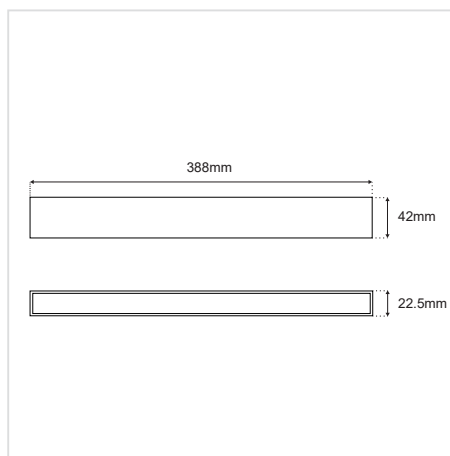

LINEAR40 MAGNETIC MINI 15W DIF 24V

GENERAL INFORMATION

MATERIAL	Aluminium
APPLICATION	For Magnetic Track
DIRECTION OF MOUNTING	Ceiling / Wall
DIMENSIONS (L×W×H)	388 × 22.5 × 42mm
IP CLASSIFICATION	IP20
LIFE TIME	30000 Hours
WARRANTY	3 Years
ORIGIN	PRC

ILLUMINANT

WATTAGE	15W
VOLTAGE	24 VDC
OUTPUT	1015 lm
CRI	Ra90
LED TYPE	OSRAM
COVER	Diffused
DIMMABLE	Yes

COLOR	CCT	SKU	
		DALI, Triac, 0/1-10V Dimmable (External driver)	DALI (Internal driver 24VDC)
Sandy black	3000K	≡4010103-015	≡4010103-195
	4000K	≡4010103-085	≡4010103-196
Sandy white	3000K	≡4010103-078	≡4010103-197
	4000K	≡4010103-086	≡4010103-198

LINEAR40 MAGNETIC MINI 15W DIF 24V

POLAR LIGHT DISTRIBUTION DIAGRAM

LINEAR INTENSITY DISTRIBUTION