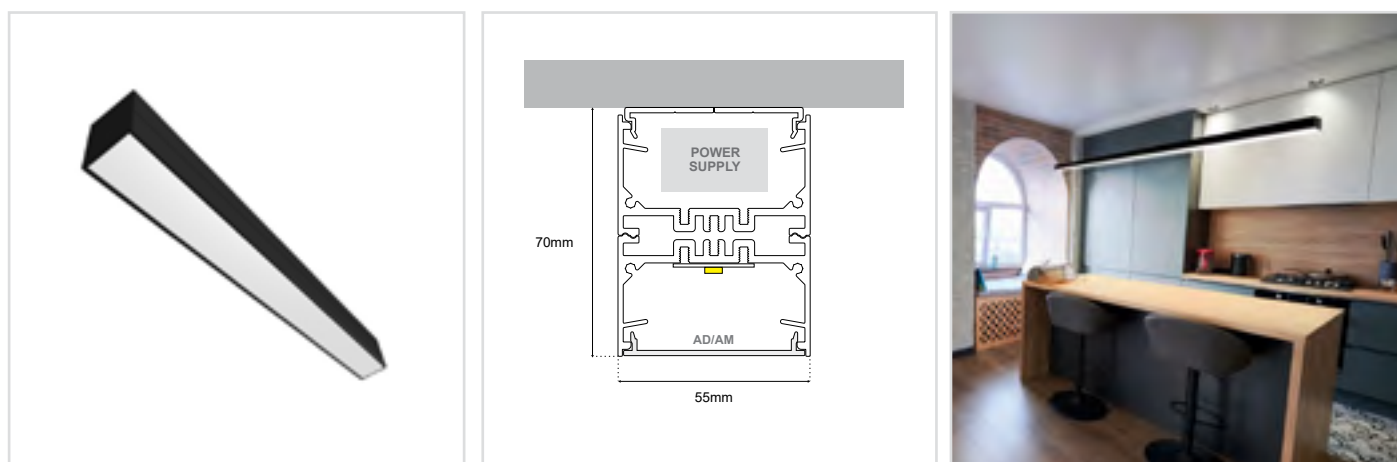

LINEAR SURFACE 55x70

SKU: 5570-SF - XX-XX-XX-XX-XX-XX

ΠΕΡΙΕΧΟΜΕΝΑ / CONTENTS

DATASHEET	1
PRODUCT CODE GENERATOR	2
LUMEN OUTPUT TABLES	3
MANUAL	7

DATASHEET

GENERAL INFORMATION

APPLICATION	Indoor / Surface mounted
DIRECTION OF MOUNTING	Ceiling / Wall
MATERIAL	Extruded aluminium
PCB DETAILS	Zhaga-Compliant Dimensions
PROFILE DIMENSIONS (W×H)	55 × 70mm
IP RATING	IP20
CRI	Ra>80 (Ra>90 on request)
VOLTAGE	230VAC
LUMEN OUTPUT / W	Up to 195 Lm/W
LIFE TIME	72000 hours
WARRANTY	5 years
ORIGIN	Greece