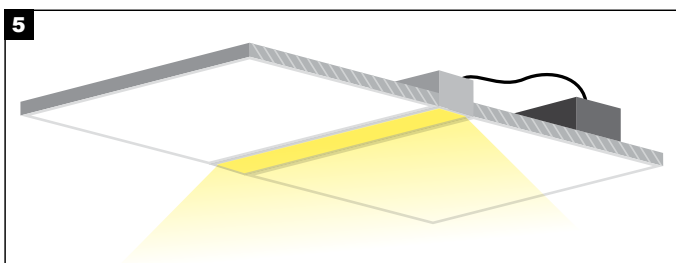

Το φωτιστικό είναι έτοιμο για χρήση.
The luminaire is ready for use.