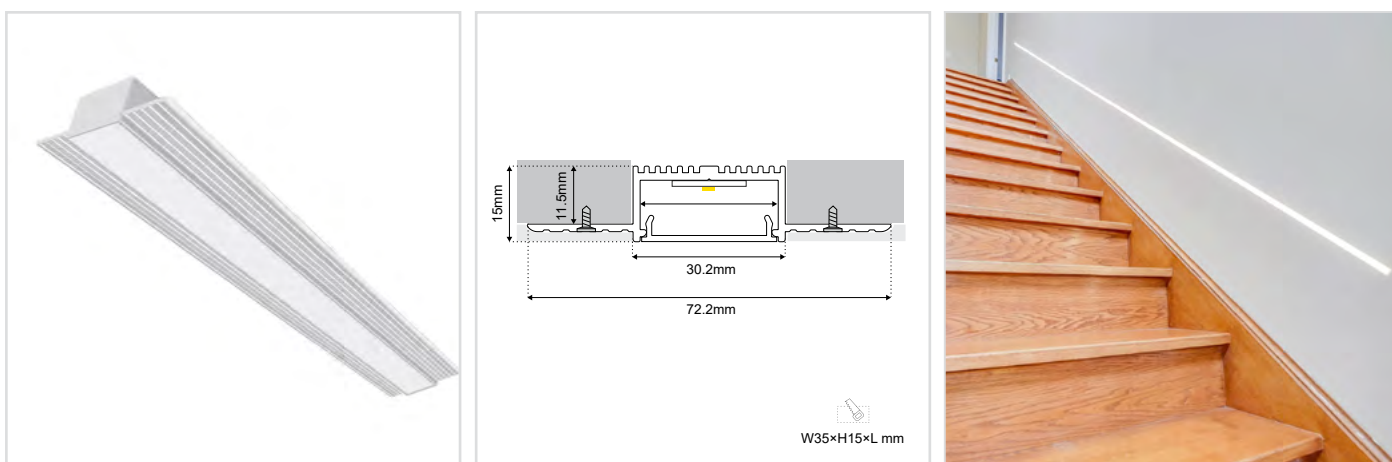

LINEAR TRIMLESS 30×15

SKU: T3015-TR- XX-XX-XX-XX-XX-XX

ΠΕΡΙΕΧΟΜΕΝΑ / CONTENTS

DATASHEET	1
PRODUCT CODE GENERATOR	2
LUMEN OUTPUT TABLES	3
MANUAL FOR TRIMLESS INSTALLATION	7

DATASHEET

GENERAL INFORMATION

APPLICATION	Indoor / Recessed Trimless
DIRECTION OF MOUNTING	Ceiling / Wall
MATERIAL	Extruded aluminium
PCB DETAILS	Zhaga-Compliant Dimensions
PROFILE DIMENSIONS (W×H)	72.2 × 15mm
IP RATING	IP20
VOLTAGE	230VAC
LUMEN OUTPUT / W	Up to 195 Lm/W
LIFE TIME	72000 hours
WARRANTY	5 years
ORIGIN	Greece

COVER

LINEAR TRIMLESS 30×15 PRODUCT CODE GENERATOR

SKU: T3015-TR- XX-XX-XX-XX-XX-XX

OUTPUT CATEGORY
LENGTH
CCT
CRI
DIMMABLE
EMERGENCY

ΚΑΤΗΓΟΡΙΑ ΑΠΟΔΟΣΗΣ OUTPUT CATEGORY*	
13,5 W/m (1A)	
20 W/m (1B)	
40,5 W/m (2A)	
60,5 W/m (2B)	