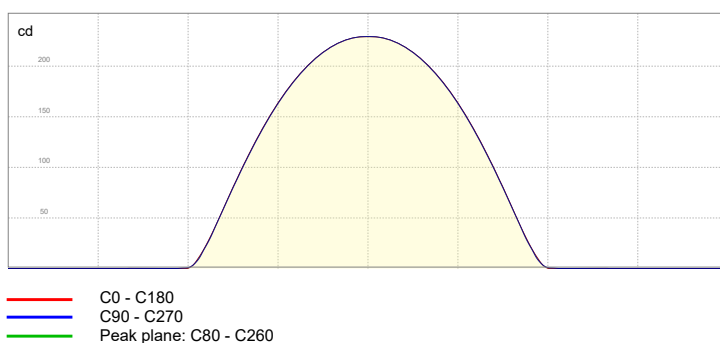

LINEAR INTENSITY DISTRIBUTION DIAGRAM