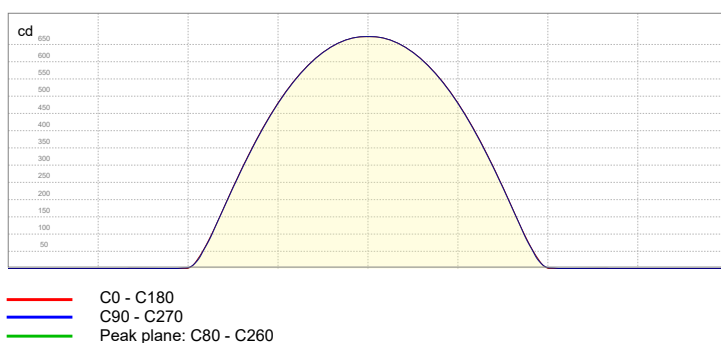

LINEAR INTENSITY DISTRIBUTION DIAGRAM