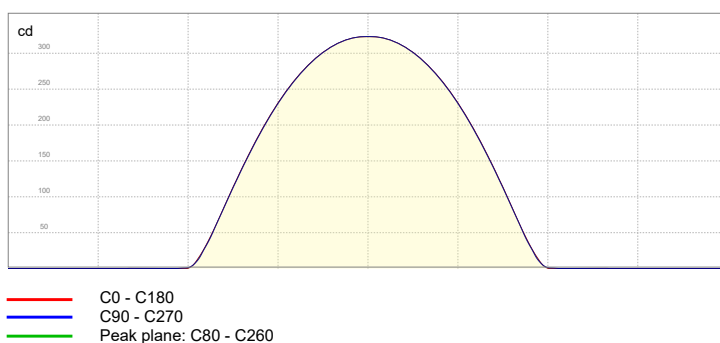

LINEAR INTENSITY DISTRIBUTION DIAGRAM