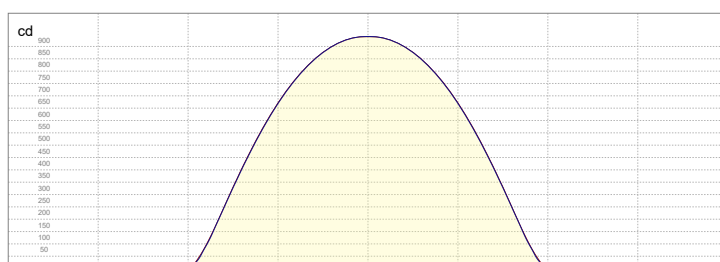

LINEAR INTENSITY DISTRIBUTION DIAGRAM

C0 - C180
C90 - C270
Peak plane: C80 - C260