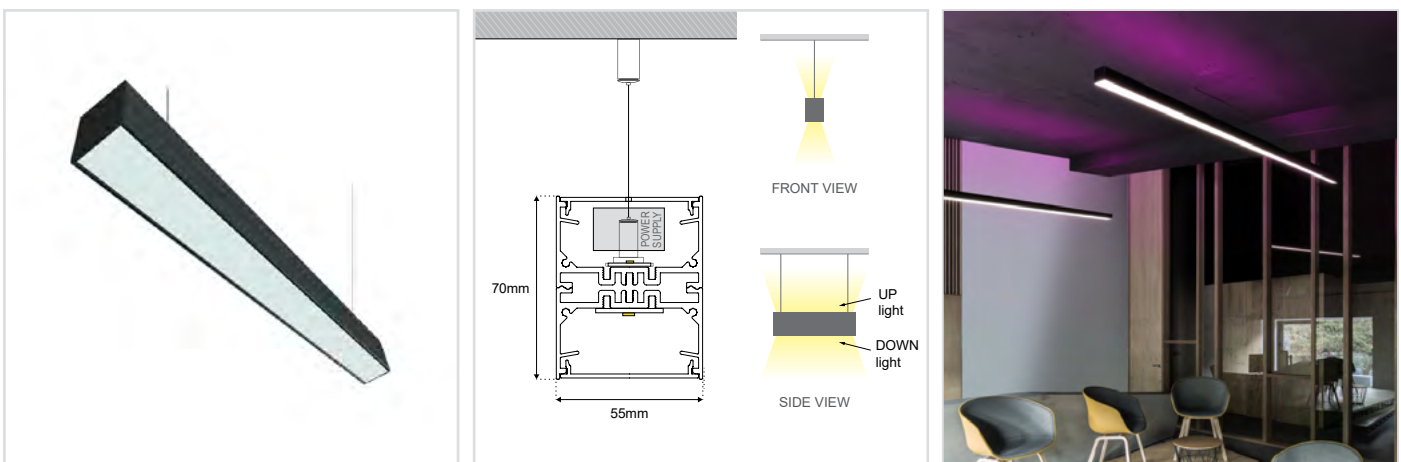

LINEAR UPDOWN 55x70

ΠΕΡΙΕΧΟΜΕΝΑ / CONTENTS

DATASHEET 1
 PRODUCT CODE GENERATOR 2
 LUMEN OUTPUT TABLES 5

SKU: U5570-SPD- XX-XX-XX-XX-XX-XX-XX-XX-XX-XX-XX-XX-XX

DATASHEET

GENERAL INFORMATION

APPLICATION	Indoor
DIRECTION OF MOUNTING	Ceiling / Suspended
MATERIAL	Extruded aluminium
PCB DETAILS	Zhaga-Compliant Dimensions
PROFILE DIMENSIONS (W×H)	55 × 70mm
IP RATING	IP20
VOLTAGE	230VAC
LUMEN OUTPUT / W	Up to 195 Lm/W
LIFE TIME	72000 hours
WARRANTY	5 years
ORIGIN	Greece