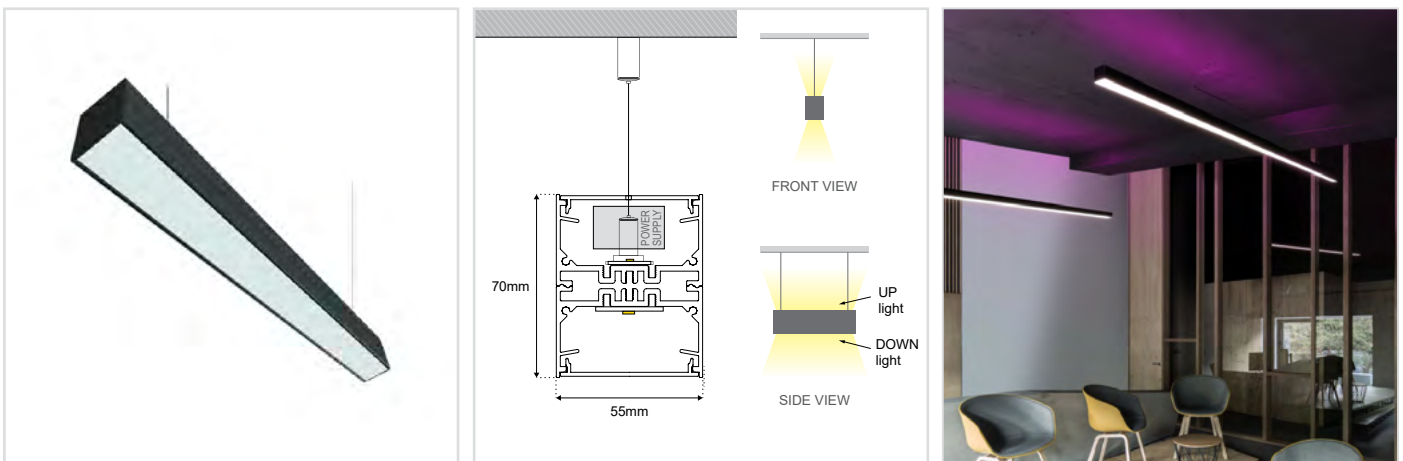

LINEAR UPDOWN 55×70

ΠΕΡΙΕΧΟΜΕΝΑ / CONTENTS

DATASHEET	1
PRODUCT CODE GENERATOR	2
LUMEN OUTPUT TABLES	4

SKU: U5570-SPD- XX-XX-XX-XX-XX-XX-XX-XX

DATASHEET

GENERAL INFORMATION

APPLICATION	Indoor
DIRECTION OF MOUNTING	Ceiling / Suspended
MATERIAL	Extruded aluminium
PCB DETAILS	Zhaga-Compliant Dimensions
PROFILE DIMENSIONS (W×H)	55 × 70mm
IP RATING	IP20
CRI	Ra>80 (Ra>90 on request)
VOLTAGE	230VAC
DIMMING OPTIONS	Push / DALI / TRIAC 0/1-10V / CASAMBI / Analog 0/1-10V
LUMEN OUTPUT / W	Up to 195 Lm/W
LIFE TIME	72000 hours
WARRANTY	5 years
ORIGIN	Greece