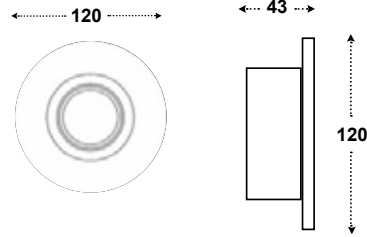

LUMEN R2 SPOT GU10

Μοντέρνα, minimal και διακριτικά - "Gypsum Lights". Ο γύψος είναι ένα φιλικό προς το περιβάλλον, φυσικό υλικό και μπορεί να χρησιμοποιηθεί ως καλλιτεχνική αφή που αφήνει μια γυαλισμένη, μεταξωτή επιφάνεια με φυσικό σχήμα.

Χάρη στο υλικό τους μπορείτε να τοποθετήσετε το φως στο ταβάνι ή στον τοίχο με τέλειο και γρήγορο τρόπο, χωρίς γραμμές που να διαχωρίζουν το εξάρτημα από το περιβάλλον του, αφήνοντας ένα απαλό τελείωμα χωρίς κόψιμο, καθαρό εσωτερικό.

Modern, minimal and discreet is what makes "Gypsum Lights" so unique. Gypsum is an environment friendly, natural material and can be worked as an artistic touch that leaves a polished, silky surface with a natural shape.

Thanks to their material you can finish up the fitting in the ceiling or wall in a perfect and rapid manner with no lines separating the fitting from its surrounding, leaving a smooth, trimless finish, neat interior.

code 48050105-009

product name LUMEN R2 SPOT GU10

available colors White

general information

application INDOOR

direction of mounting CEILING

ip classification IP20

material White Gypsum

incl. cable YES

electric gear YES

life time 50.000 hrs

warranty 3 years

weight 200gr

origin Made in Greece

visible dimensions

ΦxL Ø120 x 43 mm

illuminant

CCT 4000K/5000K

CRI 80/90

wattage 35W

voltage 230VAC

connection type PARALLEL

cut-out dimensions

Φ 125 mm