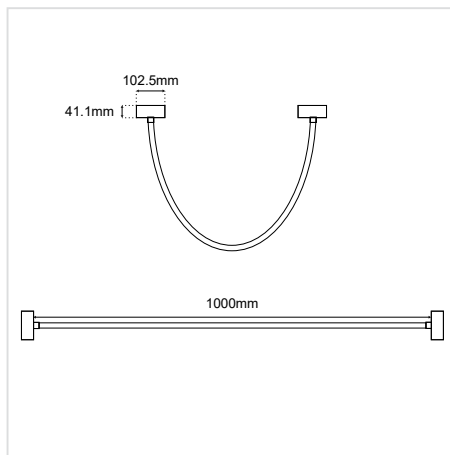

MAGNETIC NEON D22 16W 1m

GENERAL INFORMATION

MATERIAL	Aluminium / Silicone
APPLICATION	For Magnetic Track
DIRECTION OF MOUNTING	Ceiling
DIMENSIONS (H×L)	102.5 x 1000
IP CLASSIFICATION	IP20
LIFE TIME	30000 Hours
WARRANTY	3 Years

ILLUMINANT

WATTAGE	16W
VOLTAGE	24 VDC
CRI	Ra90
BEAM ANGLE	360D
DIMMABLE	Yes

Color	CCT		SKU
Black	3000K	2100 lm	00010103-015
	4000K	2200 lm	00010103-017
White	3000K	2100 lm	00010103-014
	4000K	2200 lm	00010103-016