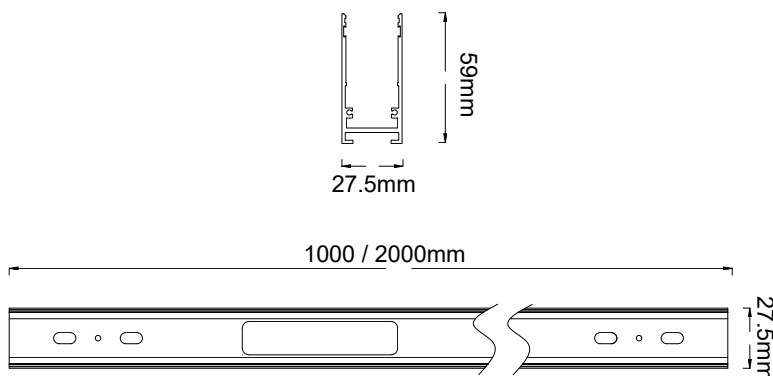

# MAGNETIC MINI TRACK SURFACE

Length	Color	SKU	
		DALI, Triac, 0/1-10V Dimmable (External driver)	DALI (Internal driver 24VDC)
1m	Sandy black	≡4010103-005	≡4010103-178
	Sandy white	≡4010103-006	≡4010103-179
2m	Sandy black	≡4010103-101	≡4010103-182
	Sandy white	≡4010103-102	≡4010103-183

## General information

Application	For Magnetic Lights
Direction of mounting	Ceiling / Wall mounted
Available colors	Sandy black / Sandy white
Material	Aluminium
Visible dimensions (L×W×H)	1000/2000 × 27.5 × 59mm
Weight	1100 gr/m
Origin	China