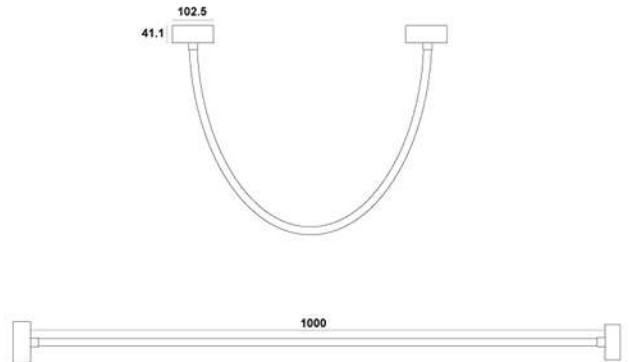

MAGNETIC NEON D22 12W 1M

Με τα μαγνητικά συστήματα φωτισμού της BARISLIGHT® δημιουργείτε εύκολα και γρήγορα ένα μινιμαλιστικό και σύγχρονο χώρο. Η νέα αυτή τάση για τον οικιακό και επαγγελματικό φωτισμό σας δίνει την ευελιξία να δημιουργήσετε το κάθετο και οριζόντιο στυλ της επιλογής σας στον τοίχο και την οροφή.

With BARISLIGHT® magnetic lighting systems you can easily and quickly create a minimalist and modern space. This new trend for home and professional lighting gives you the flexibility to create the vertical and horizontal style of your choice on the wall and ceiling.

code	00010103-015(BL 3000K) 00010103-017 (BL 4000K) 00010103-014(WH 3000K) 00010103-016 (WH 4000K)
product name	MAGNETIC NEON D22 12W 1m
available colors	Black / White
general information	
application	For Magnetic Track
direction of mounting	Ceiling
ip classification	IP20
material	Aluminium / Silicone
incl. cable	Included
electric gear	Included
life time	30.000h
warranty	3 Years
visible dimensions	
HxL	102.5 x 1000
illuminant	
output	2100Lm (3000K) 2200 (4000K)
CCT	3000K
CRI	80
led type	SMD LED
lense	360°
wattage	12W
voltage	24 VDC
connection type	Parallel