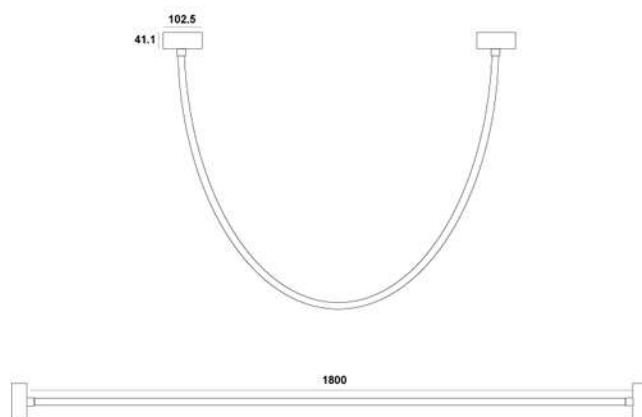

MAGNETIC NEON D22 22W 1.8M

Με τα μαγνητικά συστήματα φωτισμού της BARISLIGHT® δημιουργείτε εύκολα και γρήγορα ένα μινιμαλιστικό και σύγχρονο χώρο. Η νέα αυτή τάση για τον οικιακό και επαγγελματικό φωτισμό σας δίνει την ευελιξία να δημιουργήσετε το κάθετο και οριζόντιο στυλ της επιλογής σας στον τοίχο και την οροφή.

With BARISLIGHT® magnetic lighting systems you can easily and quickly create a minimalist and modern space. This new trend for home and professional lighting gives you the flexibility to create the vertical and horizontal style of your choice on the wall and ceiling.

code	00010103-011(BL 3000K) 00010103-013 (BL 4000K) 00010103-010(WH 3000K) 00010103-012 (WH 4000K)
product name	MAGNETIC NEON D22 22W 1.8m
available colors	Black / White
general information	
application	For Magnetic Track
direction of mounting	Ceiling
ip classification	IP20
material	Aluminium / Silicone
incl. cable	Included
electric gear	Included
life time	30.000h
warranty	3 Years
visible dimensions	
HxL	102.5 x 1800
illuminant	
output	3780Lm (3000K) 3960 (4000K)
CCT	3000K
CRI	80
led type	SMD LED
lense	360°
wattage	22W
voltage	24 VDC
connection type	Parallel