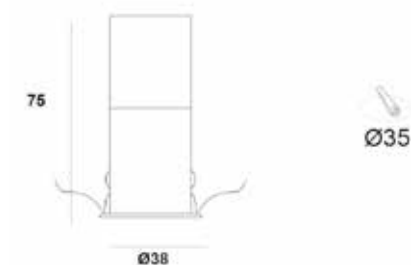

MINI R38

ΚΩΔΙΚΟΣ / CODE

MINI38- XX XXX X
 color
 CCT
 dimmable

general information

application	Indoor / Recessed
direction of mounting	Ceiling
ip classification	IP20
material	Aluminium
incl. cable	Yes
electric gear	Not included
life time	50.000 hrs
warranty	3 years
origin	China

visible dimensions

∅xL 38 x 75 mm

illuminant

CRI	90
beam angle	24°
led type	COB
wattage	6W
voltage	230VAC
dimmable option	Yes

color	CCT	Dimmable
Black (BL)	3000K (135Lm) (30K)	Yes (D)
White (WH)	4000K (142Lm) (40K)	No (L)
RAL colors (RL)		