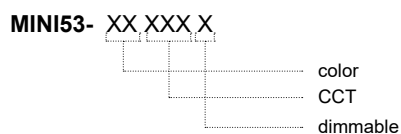

MINI R53

ΚΩΔΙΚΟΣ / CODE

general information

application	Indoor / Recessed
direction of mounting	Ceiling
ip classification	IP20
material	Aluminium
incl. cable	Yes
electric gear	Not included
life time	50.000 hrs
warranty	3 years
origin	China

visible dimensions

øxL	53 x 80 mm
-----	------------

illuminant

CRI	90
beam angle	24°
led type	COB
wattage	10W
voltage	230VAC
dimmmable option	Yes

color	CCT	Dimmable
Black (BL)	3000K (580Lm) (30K)	Yes (D)
White (WH)	4000K (635Lm) (40K)	No (L)
RAL colors (RL)		