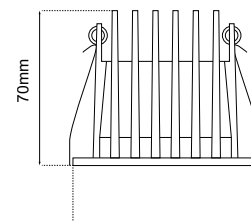

70mm

Ø82.5mm

Ø75mm

GENERAL INFORMATION

APPLICATION	Indoor, recessed
DIRECTION OF MOUNTING	Ceiling
MATERIAL	Aluminium
COLOR	White body / Black chrome reflector
VISIBLE DIMENSIONS (Ø×L)	Ø82.5×70 mm
CUT-OUT DIMENSIONS (Ø)	Ø75 mm
IP RATING	IP20
LED	Bridgelux
WATTAGE	5W
VOLTAGE	220VAC
CCT	3000K
CRI	Ra >90
BEAM ANGLE	36D
DIMMABLE	DALI
ORIGIN	China