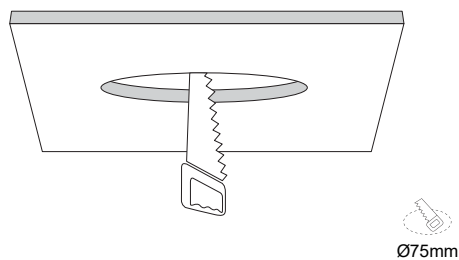

MINUS R82 12W 36D 3000K RA90 WHITE BLACK 230V DALI

ΟΔΗΓΙΕΣ ΕΓΚΑΤΑΣΤΑΣΗΣ INSTALLATION INSTRUCTIONS

1.