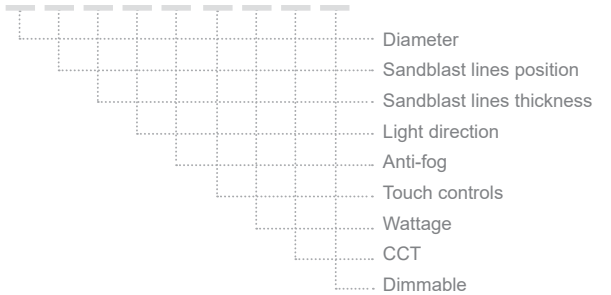

MIRROR CIRCLE DATASHEET

SKU: **MIRROCR- XX-XX-XX-XX-XX-XX-XX-XX**

Sandblasting Lines: around, front & back light / anti-fog touch controls

Sandblasting Lines: none, back light, no touch controls

Sandblasting Lines: in section, front light, no touch controls

Diameter*	Sandblasting lines position	Sandblasting lines thickness	Light direction
Ø40cm (40)	Around (ARD) 	20-30mm (2030) 	Front (FR) 
Ø45cm (45)			Back (BC) 
Ø50cm (50)	In sections, upon request (SUR) 	40-50mm (4050) 	Front & back (FRBC) 
Ø55cm (55)			
Ø60cm (60)			
Ø65cm (65)			
Ø70cm (70)			
Ø75cm (75)			
Ø80cm (80)			
Ø85cm (85)			
Ø90cm (90)			
Ø95cm (95)			
Ø100cm (100)			

EXAMPLE:

MIRROCR-50-ARD-2030-FR-WAF-LFA-6W-30K-D

for MIRROR CIRCLE, Ø50cm, around, 20-30mm, front light, with anti-fog, light front/anti-fog controls / 6w/m, 3000K, dimmable)