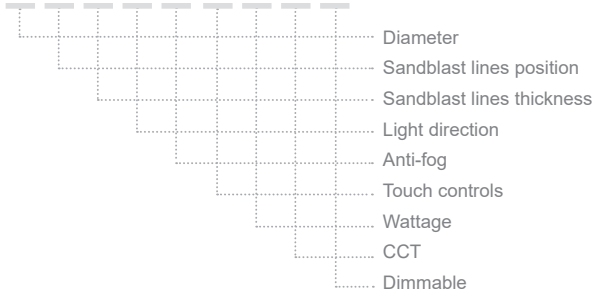

MIRROR CIRCLE DATASHEET

SKU: **MIRROCR- XX-XX-XX-XX-XX-XX-XX-XX**

Sandblasting Lines: around, front & back light / anti-fog touch controls

Sandblasting Lines: none, back light, no touch controls

Sandblasting Lines: in section, front light, no touch controls

Diameter*	Sandblasting lines position	Sandblasting lines thickness	Light direction
Ø40cm (40)	Around (ARD) 	20-30mm (2030) 	Front (FR) 
Ø45cm (45)			Back (BC) 
Ø50cm (50)	In sections, upon request (SUR) 	40-50mm (4050) 	Front & back (FRBC) 
Ø55cm (55)			
Ø60cm (60)			
Ø65cm (65)			
Ø70cm (70)			
Ø75cm (75)			
Ø80cm (80)			
Ø85cm (85)			
Ø90cm (90)			
Ø95cm (95)			
Ø100cm (100)			