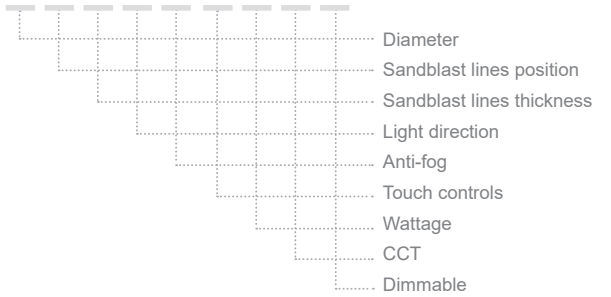

MIRROR CIRCLE DATASHEET

SKU: **MIRROCR- XX-XX-XX-XX-XX-XX-XX-XX-XX**

Sandblasting Lines: around, front & back light / anti-fog touch controls

Sandblasting Lines: none, back light, no touch controls

Sandblasting Lines: in section, front light, no touch controls

Diameter*	Sandblasting lines position	Sandblasting lines thickness	Light direction
Ø40cm (D40)	Around (ARD) 	20-30mm (2030) 	Front (FR) 
Ø45cm (D45)			Back (BC) 
Ø50cm (D50)	In sections, upon request (SUR) 	40-50mm (4050) 	Front & back (FRBC) 
Ø55cm (D55)			
Ø60cm (D60)			
Ø65cm (D65)			
Ø70cm (D70)			
Ø75cm (D75)			
Ø80cm (D80)			
Ø85cm (D85)			
Ø90cm (D90)			
Ø95cm (D95)			
Ø100cm (D100)			

EXAMPLE:

MIRROCR-50-ARD-2030-FR-WAF-LFA-6W-30K-D

for MIRROR CIRCLE, Ø50cm, around, 20-30mm, front light, with anti-fog, light front/anti-fog touch controls / 6w/m, 3000K, dimmable)