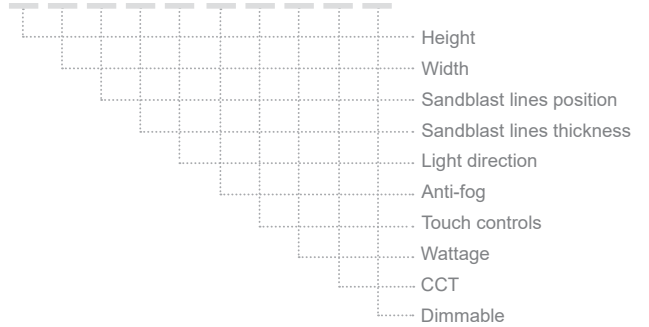

MIRROR RECTANGULAR DATASHEET

SKU: MIRRORL- XX-XX-XX-XX-XX-XX-XX-XX-XX-XX

Sandblasting Lines: around, front & back light / anti-fog touch controls

Sandblasting Lines: none, Back light, no touch controls

Sandblasting Lines: in section, front light touch controls

MIRROR RECTANGULAR DATASHEET

SKU: MIRRORL- XX-XX-XX-XX-XX-XX-XX-XX-XX-XX

HEIGHT
WIDTH
SANDBLASTING LINES POSITION
SANDBLASTING LINES THICKNESS
LIGHT DIRECTION
ANTI-FOG
TOUCH CONTROLS
WATTAGE
CCT
DIMMABLE

Height*	Width*	Sandblasting lines position	Sandblasting lines thickness	Light direction
40cm (40)	40cm (40)	Around (ARD) 	20-30mm (2030) 	Front (FR) 
45cm (45)	45cm (45)			Back (BC) 
50cm (50)	50cm (50)	Two vertical lines (2VL) 	40-50mm (4050) 	Front & back (FRBC) 
55cm (55)	55cm (55)	In sections, upon request (SUR) 		
60cm (60)	60cm (60)			
65cm (65)	65cm (65)			
70cm (70)	70cm (70)			
75cm (75)	75cm (75)			
80cm (80)	80cm (80)			
85cm (85)	85cm (85)			
90cm (90)	90cm (90)			
95cm (95)	95cm (95)			
100cm (100)	100cm (100)			