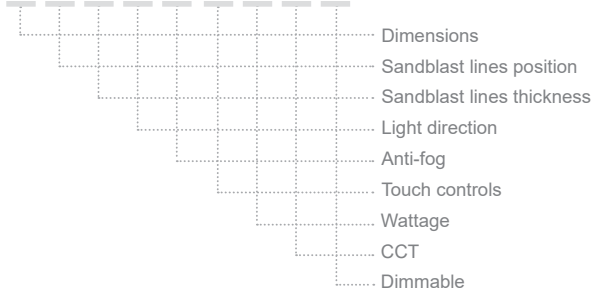

# MIRROR OVAL DATASHEET

SKU: **MIRROVL** - XX-XX-XX-XX-XX-XX-XX-XX

*Sandblasting Lines: around, front & back light / anti-fog touch controls*

*Sandblasting Lines: none, back light, no touch controls*

*Sandblasting Lines: in section, front light / anti-fog touch controls*