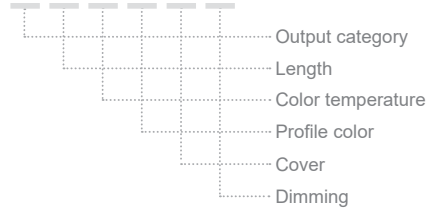

NILE RECESSED 55×80

SKU: T5580-RCS- XX-XX-XX-XX-XX-XX

ΠΕΡΙΕΧΟΜΕΝΑ / CONTENTS

DATASHEET 1
PRODUCT CODE GENERATOR 2
LUMEN OUTPUT TABLES 3
MANUAL FOR RECESSED INSTALLATION 7