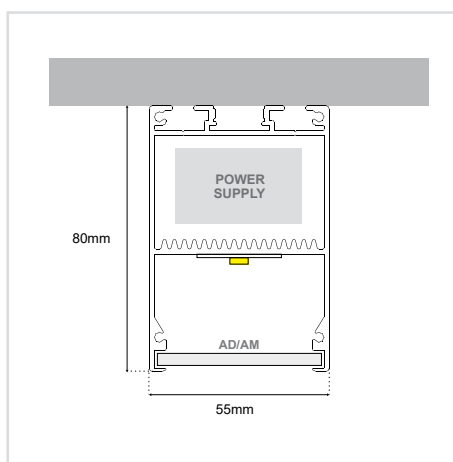

NILE SURFACE 55×80

SKU: 5580-SF - XX-XX-XX-XX-XX-XX

ΠΕΡΙΕΧΟΜΕΝΑ / CONTENTS

DATASHEET	1
PRODUCT CODE GENERATOR	2
LUMEN OUTPUT TABLES	3
MANUAL	7

DATASHEET

GENERAL INFORMATION

APPLICATION	Indoor / Surface mounted
DIRECTION OF MOUNTING	Ceiling / Wall
MATERIAL	Extruded aluminium
PCB DETAILS	Zhaga-Compliant Dimensions
PROFILE DIMENSIONS (W×H)	55 × 80mm
IP RATING	IP20
CRI	Ra>80 (Ra>90 on request)
VOLTAGE	230VAC
LUMEN OUTPUT / W	Up to 195 Lm/W
LIFE TIME	72000 hours
WARRANTY	5 years
ORIGIN	Greece