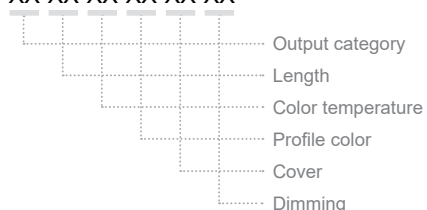

NILE SURFACE 55×80

SKU: 5580-SF - XX-XX-XX-XX-XX-XX

ΠΕΡΙΕΧΟΜΕΝΑ / CONTENTS

DATASHEET	1
PRODUCT CODE GENERATOR	2
LUMEN OUTPUT TABLES	3
MANUAL	7

DATASHEET

GENERAL INFORMATION

APPLICATION	Indoor / Surface mounted
DIRECTION OF MOUNTING	Ceiling / Wall
MATERIAL	Extruded aluminium
PCB DETAILS	Zhaga-Compliant Dimensions
PROFILE DIMENSIONS (W×H)	55 × 80mm
IP RATING	IP20
CRI	Ra>80 (Ra>90 on request)
VOLTAGE	230VAC
LUMEN OUTPUT / W	Up to 195 Lm/W
LIFE TIME	72000 hours
WARRANTY	5 years
ORIGIN	Greece