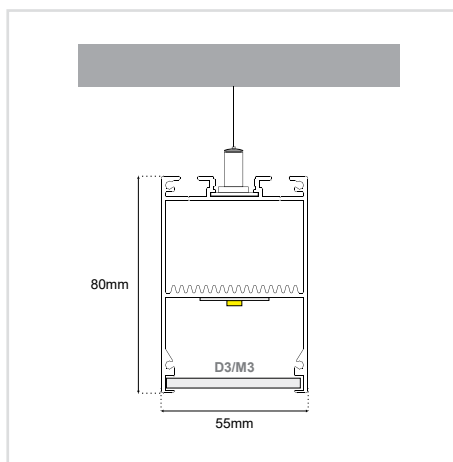

## GENERAL INFORMATION

APPLICATION	Indoor / Συσπενδεδ
DIRECTION OF MOUNTING	Ceiling
MATERIAL	Extruded aluminium
PCB DETAILS	Zhaga-Compliant Dimensions
PROFILE DIMENSIONS (W×H)	55 × 80mm
IP RATING	IP20
CRI	Ra>80 (Ra>90 on request)
VOLTAGE	230VAC
LUMEN OUTPUT / W	Up to 195 Lm/W
LIFE TIME	72000 hours
WARRANTY	5 years
ORIGIN	Greece