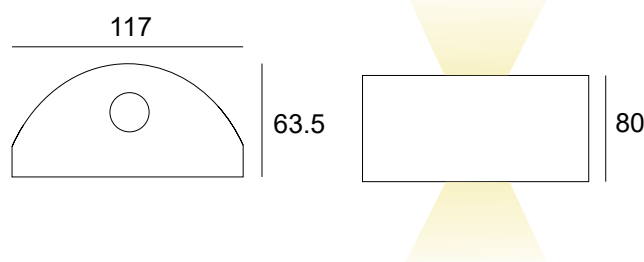

### General information

Application	Indoor / Outdoor
Direction of mounting	Ceiling / Wall / Ground
LED	Cree / Osram
Life time	50000 hrs
Warranty	3-5 years (*5 years upon request)
Origin	Greece
Visible dimensions (W×H×L)	117 × 63.5 × 80 mm