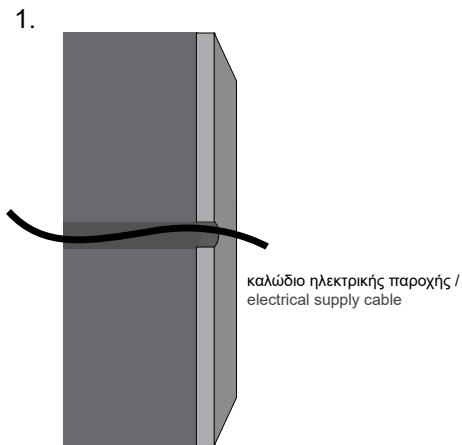

OVAL 2 / Manual

1. ΠΡΟΕΤΟΙΜΑΣΙΑ ΓΙΑ ΕΦΑΡΜΟΓΗ ΣΤΟΝ ΤΟΙΧΟ / PREPARATION FOR WALL APPLICATION
2. ΤΟΠΟΘΕΤΗΣΗ ΒΑΣΗΣ ΣΤΟΝ ΤΟΙΧΟ / APPLICATION OF BASE ON WALL
3. ΚΑΝΕΤΕ ΤΗΝ ΗΛΕΚΤΡΙΚΗ ΣΥΝΔΕΣΗ / MAKE THE ELECTRICAL CONNECTION
4. ΤΟΠΟΘΕΤΗΣΗ ΤΟΥ ΦΩΤΙΣΤΙΚΟΥ / PLACE THE LUMINARY