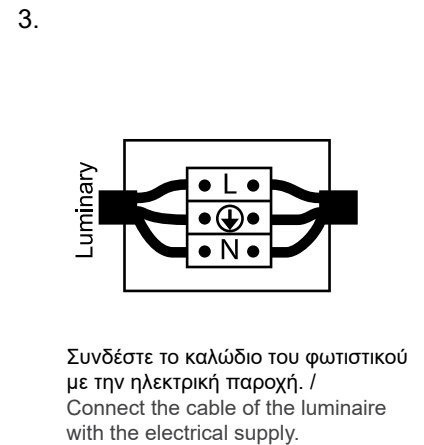

OVAL 2 / Manual

1. ΠΡΟΕΤΟΙΜΑΣΙΑ ΓΙΑ ΕΦΑΡΜΟΓΗ ΣΤΟΝ ΤΟΙΧΟ / PREPARATION FOR WALL APPLICATION
2. ΤΟΠΟΘΕΤΗΣΗ ΒΑΣΗΣ ΣΤΟΝ ΤΟΙΧΟ / APPLICATION OF BASE ON WALL
3. ΚΑΝΕΤΕ ΤΗΝ ΗΛΕΚΤΡΙΚΗ ΣΥΝΔΕΣΗ / MAKE THE ELECTRICAL CONNECTION
4. ΤΟΠΟΘΕΤΗΣΗ ΤΟΥ ΦΩΤΙΣΤΙΚΟΥ / PLACE THE LUMINARY