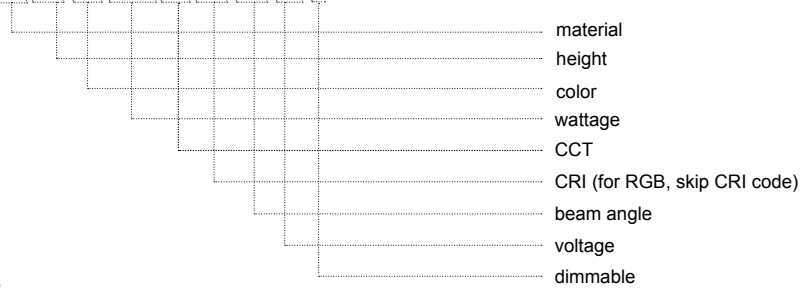

OV3BRW 3L 39x150 WALL

ΠΕΡΙΕΧΟΜΕΝΑ / CONTENT

datasheet	1
manual	2

ΚΩΔΙΚΟΣ / CODE

OV3BRW- XX XX XX XXX XX XX XX XX X

OV3BRW 3L 39x150 WALL (OV3BRW-) / Datasheet

general information

application	Outdoor / Ceiling / Wall
electric gear	Not included
life time	50.000 hrs
warranty	3-5 years (*5 yrs upon request)
origin	Made in Greece

material	height	color	wattage	CCT	CRI	beam angle	voltage	dimmable
Aluminium (01)	500 (H500)	Anodised (AL)	3W (3W)	2700K (27K)	Ra80 (80)	Diffuse (DF)	12VDC (V1)	Yes (TRIAC for 230VAC) (D)
Brass (03)	1000 (H1000)	Black (BL)	6W (6W)	3000K (30K)	Ra90 (90)	8° (8D)	24VDC (V2)	Please get the corresponding Controllers / Dimmers from our wide range of products.
	1500 (H1500)	White (WH)	9W (9W)	4000K (40K)		10° (10D)	230VAC (V3)	
		More RALs (RL)		5000K (50K)		15° (15D)		
				6000K (60K)		20° (20D)		
				(R) / (G) / (B) / (A)		24° (24D)		
						35° (35D)		
						60° (60D)		
						80° (80D)		

Product code generator

OV3BRW - material - height - color - wattage - CCT - CRI - beam angle - Voltage - dimmable

(ex. OV3BRW-01-H500-BL-3W-27K-80-15D-V1-D) for Oval Branch 3L Wall 39x150 Aluminium 500mm Black 3W 2700K Ra80 15° 12V Dimmable)