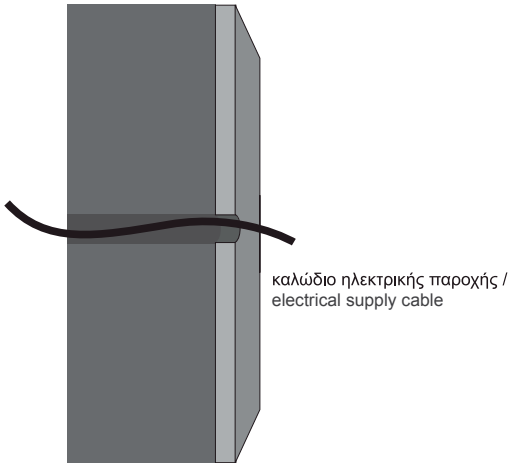

PICCOLO TORCH 1 R18 EXTENSION (Light outwards) / Manual

1.

2. Βιδώστε τη βάση του φωτιστικού στον τοίχο. /
Screw the of the luminaire with the electrical supply.