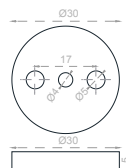

PICCOLO TORCH 1 R18 EXTENSION (Light outwards)

ΠΕΡΙΕΧΟΜΕΝΑ / CONTENT

datasheet	1
manual	2

ΚΩΔΙΚΟΣ / CODE

PC1X- XX XX XX XX XX XX XX XX XX XX XX XX

PICCOLO TORCH 1 R18 EXTENSION (Light outwards) (PC1X-) / Datasheet

Brass (-03-)

extension length	application	shadow	material	color	watt	CCT	CRI	voltage	beam angle	IP	dim
5cm (05)	Surface mounted (S)	Without Shadow (L)	Aluminium (01)	Anodized (AN)	1W (1W)	2700 (27K)	Ra80 (80)	12V (V1)	25° (25D)	IP20 (20)	Dim (D)
10cm (10)	Recessed (T)	With Shadow (SH)	INOX (02)	Black (BL)	2.5W (2W)	3000K (30K)	Ra90 (90)	24V (V2)	50° (50D)	IP54 (54)	No Dim (L)
15cm (15)	Rosette (+230VAC*) (V)		Brass (03)	White (WH)		4000K (40K)		230VAC (V3)*	60° (60D)	IP65 (65)	
20cm (20)				RAL (RL)		5000K (50K)		350mA (1W) (V4)	80° (80D)		
25cm (25)				No color (L)		6000K (60K)					
30cm (30)						(R) / (G) / (B) / (A)					
35cm (35)											
40cm (40)											
45cm (45)											
50cm (50)											