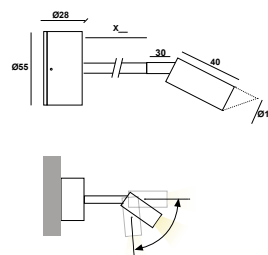

Application / Εφαρμογή

Piccolo Torch 1 R18 with extension Recessed (-T-)

Piccolo Torch 1 R18 with extension Rosette (-V-)

Shadow / Σκίαστρο

Material / Υλικό

(-SH-)

Aluminium (-01-)

Inox (-02-)

Brass (-03-)

extension length	application	shadow	material	color	watt	CCT	CRI	voltage	beam angle	IP	dim
5cm (05)	Surface mounted (S)	Without Shadow (L)	Aluminium (01)	Anodized (AN)	1W (1W)	2700 (27K)	Ra80 (80)	12V (V1)	25° (25D)	IP20 (20)	Dim (D)
10cm (10)	Recessed (T)	With Shadow (SH)	INOX (02)	Black (BL)	2.5W (2W)	3000K (30K)	Ra90 (90)	24V (V2)	50° (50D)	IP54 (54)	No Dim (L)
15cm (15)	Rosette (+230VAC*) (V)		Brass (03)	White (WH)		4000K (40K)		230VAC (V3)*	60° (60D)	IP65 (65)	
20cm (20)				RAL (RL)		5000K (50K)		350mA (1W) (V4)	80° (80D)		
25cm (25)				No color (L)		6000K (60K)					
30cm (30)						(R) / (G) / (B) / (A)					
35cm (35)											
40cm (40)											
45cm (45)											
50cm (50)											