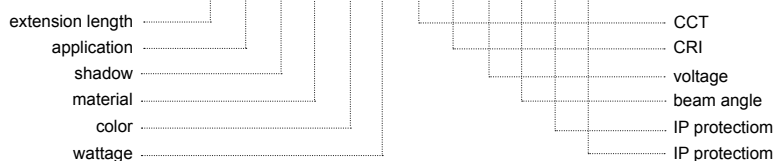

PICCOLO TORCH 1 R18 EXTENSION (Light outwards)

ΠΕΡΙΕΧΟΜΕΝΑ / CONTENT

datasheet	1
manual	2

ΚΩΔΙΚΟΣ / CODE

PC1X- XX XX XX XX XX XX XX XX XX XX XX XX

PICCOLO TORCH 1 R18 EXTENSION (Light outwards) (PC1X-) / Datasheet

Brass (-03-)

extension length	application	shadow	material	color	watt	CCT	CRI	voltage	beam angle	IP	dim
5cm (05)	Surface mounted (S)	Without Shadow (L)	Aluminium (01)	Anodized (AN)	1W (1W)	2700 (27K)	Ra80 (80)	12V (V1)	25° (25D)	IP20 (20)	Dim (D)
10cm (10)	Recessed (T)	With Shadow (SH)	INOX (02)	Black (BL)	2.5W (2W)	3000K (30K)	Ra90 (90)	24V (V2)	50° (50D)	IP54 (54)	No Dim (L)
15cm (15)	Rosette (+230VAC*) (V)		Brass (03)	White (WH)		4000K (40K)		230VAC (V3)*	60° (60D)	IP65 (65)	
20cm (20)				RAL (RL)		5000K (50K)		350mA (1W) (V4)	80° (80D)		
25cm (25)				No color (L)		6000K (60K)					
30cm (30)						(R) / (G) / (B) / (A)					
35cm (35)											
40cm (40)											
45cm (45)											
50cm (50)											