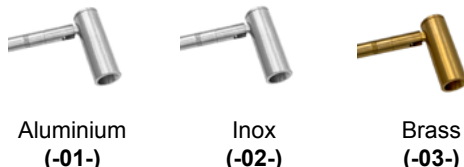

Application / Εφαρμογή

Piccolo Torch 1 R18 with extension Recessed (-T-)

Piccolo Torch 1 R18 with extension Rosette (-V-)

Shadow / Σκίαστρο

Material / Υλικό

(-SH-)

Aluminium (-01-)

Inox (-02-)

Brass (-03-)

extension length	application	shadow	material	color	watt	CCT	CRI	voltage	beam angle	IP	dim
5cm (05)	Surface mounted (S)	Without Shadow (L)	Aluminium (01)	Anodized (AN)	1W (1W)	2700 (27K)	Ra80 (80)	12V (V1)	25° (25D)	IP20 (20)	Dim (D)
10cm (10)	Recessed (T)	With Shadow (SH)	INOX (02)	Black (BL)	2.5W (2W)	3000K (30K)	Ra90 (90)	24V (V2)	50° (50D)	IP54 (54)	No Dim (L)
15cm (15)	Rosette (+230VAC*) (V)		Brass (03)	White (WH)		4000K (40K)		230VAC (V3)*	60° (60D)	IP65 (65)	
20cm (20)				RAL (RL)		5000K (50K)		350mA (1W) (V4)	80° (80D)		
25cm (25)				No color (L)		6000K (60K)					
30cm (30)						(R) / (G) / (B) / (A)					
35cm (35)											
40cm (40)											
45cm (45)											
50cm (50)											