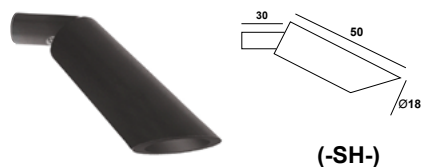

Application / Εφαρμογή

Piccolo Torch 1 R18 with extension Recessed (-T-)

Piccolo Torch 1 R18 with extension Rosette (-V-)

Shadow / Σκίαστρο

Material / Υλικό

(-SH-)

Aluminium (-01-)

Inox (-02-)

Brass (-03-)

extension length	application	shadow	material	color	watt	CCT	CRI	voltage	beam angle	IP	dim
5cm (05)	Surface mounted (S)	Without Shadow (L)	Aluminium (01)	Anodized (AN)	1W (1W)	2700 (27K)	Ra80 (80)	12V (V1)	25° (25D)	IP20 (20)	Dim (D)
10cm (10)	Recessed (T)	With Shadow (SH)	INOX (02)	Black (BL)	2.5W (2W)	3000K (30K)	Ra90 (90)	24V (V2)	50° (50D)	IP54 (54)	No Dim (L)
15cm (15)	Rosette (+230VAC*) (V)		Brass (03)	White (WH)		4000K (40K)		230VAC (V3)*	60° (60D)	IP65 (65)	
20cm (20)				RAL (RL)		5000K (50K)		350mA (1W) (V4)	80° (80D)		
25cm (25)				No color (L)		6000K (60K)					
30cm (30)						(R) / (G) / (B) / (A)					
35cm (35)											
40cm (40)											
45cm (45)											
50cm (50)											