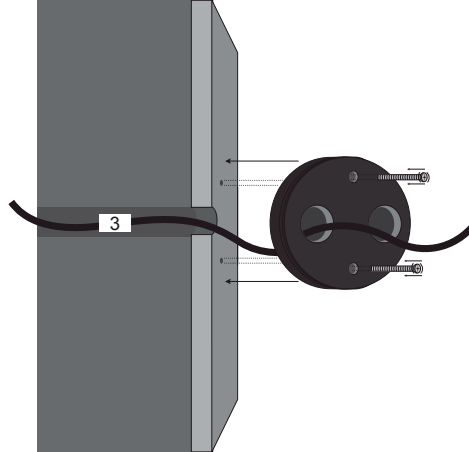

Application / Εφαρμογή

Piccolo Torch 1 R18 with extension Recessed (-T-)

Piccolo Torch 1 R18 with extension Rosette (-V-)

Shadow / Σκίαστρο

Material / Υλικό

(-SH-)

Aluminium (-01-)

Inox (-02-)

Brass (-03-)

extension length	application	shadow	material	color	watt	CCT	CRI	voltage	beam angle	IP	dim
5cm (05)	Surface mounted (S)	Without Shadow (L)	Aluminium (01)	Anodized (AN)	1W (1W)	2700 (27K)	Ra80 (80)	12V (V1)	25° (25D)	IP20 (20)	Dim (D)
10cm (10)	Recessed (T)	With Shadow (SH)	INOX (02)	Black (BL)	2.5W (2W)	3000K (30K)	Ra90 (90)	24V (V2)	50° (50D)	IP54 (54)	No Dim (L)
15cm (15)	Rosette (+230VAC*) (V)		Brass (03)	White (WH)		4000K (40K)		230VAC (V3)*	60° (60D)	IP65 (65)	
20cm (20)				RAL (RL)		5000K (50K)		350mA (1W) (V4)	80° (80D)		
25cm (25)				No color (L)		6000K (60K)					
30cm (30)						(R) / (G) / (B) / (A)					
35cm (35)											
40cm (40)											
45cm (45)											
50cm (50)											

Δημιουργία κωδικού προϊόντος / Product code generator

PC1X - length - application - shadow - material - color - watt - CCT - CRI - voltage - beam angle - IP - dimmable

(ex. PC1X-15-T-SH-01-BL-1W-27K-80-V1-25D-54-D for Piccolo Torch 1 R18, Extension 15cm, Recessed, Shadow, Aluminium, Black 1W 2700K Ra80 12V 25° IP54 Dimmable)

PICCOLO TORCH 1 R18 EXTENSION (Light outwards) / Manual

1.

2. Βιδώστε τη βάση του φωτιστικού στον τοίχο. /
Screw the of the luminaire with the electrical supply.

3.

Συνδέστε το καλώδιο του φωτιστικού με την ηλεκτρική παροχή. /
Connect the cable of the luminaire with the electrical supply.