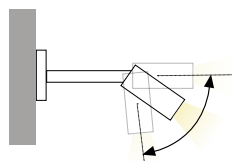

PICCOLO TORCH 1 R18 EXTENSION (Light outwards)

ΠΕΡΙΕΧΟΜΕΝΑ / CONTENT

datasheet	1
manual	2

ΚΩΔΙΚΟΣ / CODE

PC1X- XX XX XX XX XX XX XX XX XX XX XX XX

PICCOLO TORCH 1 R18 EXTENSION (Light outwards) (PC1X-) / Datasheet

Application / Εφαρμογή

Piccolo Torch 1 R18 with extension Recessed (-T-)

Piccolo Torch 1 R18 with extension Rosette (-V-)

Shadow / Σκίαστρο

Material / Υλικό

(-SH-)

Aluminium (-01-)

Inox (-02-)

Brass (-03-)

extension length	application	shadow	material	color	watt	CCT	CRI	voltage	beam angle	IP	dim
5cm (05)	Surface mounted (S)	Without Shadow (L)	Aluminium (01)	Anodized (AN)	1W (1W)	2700 (27K)	Ra80 (80)	12V (V1)	25° (25D)	IP20 (20)	Dim (D)
10cm (10)	Recessed (T)	With Shadow (SH)	INOX (02)	Black (BL)	2.5W (2W)	3000K (30K)	Ra90 (90)	24V (V2)	50° (50D)	IP54 (54)	No Dim (L)
15cm (15)	Rosette (+230VAC*) (V)		Brass (03)	White (WH)		4000K (40K)		230VAC (V3)*	60° (60D)	IP65 (65)	
20cm (20)				RAL (RL)		5000K (50K)		350mA (1W) (V4)	80° (80D)		
25cm (25)				No color (L)		6000K (60K)					
30cm (30)						(R) / (G) / (B) / (A)					
35cm (35)											
40cm (40)											
45cm (45)											
50cm (50)											