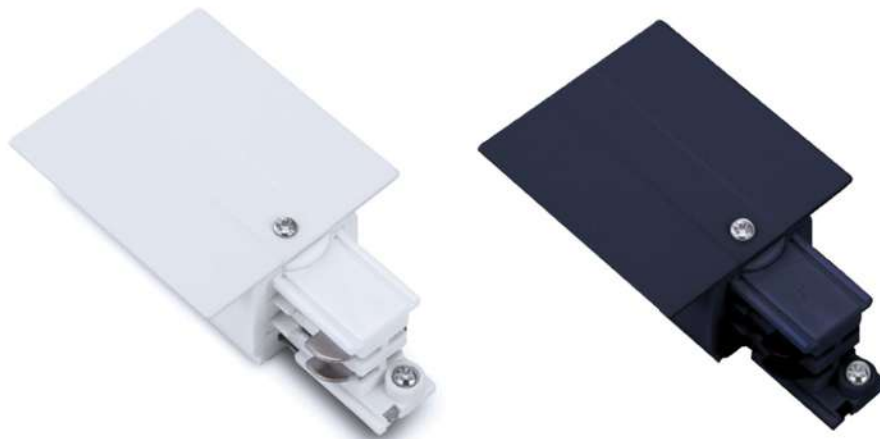

POWER SUPPLY FOR 4 WIRE RECESSED

code	28010103-116 (WH) 28010103-117 (BL)
product name	POWER SUPPLY FOR 4 WIRE RECESSED
color shape	White / Black
category	Track Lights / Recessed

general information

direction of mounting	Ceiling
power supply	Three-phase
material	Plastic