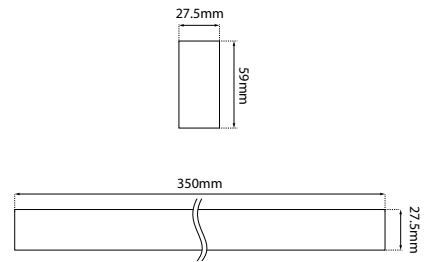

POWER SUPPLY MAGNETIC MINI SURFACE 100W 24V

SKU

00010103-005 (Black)

00010103-006 (White)

POWER SUPPLY MAGNETIC MINI SURFACE 100W 24V / Datasheet

General information

Color	Black / White
Application	For Magnetic Mini Surface Track
Material	Aluminium
Wattage	100W
Voltage	24V
Visible dimensions (L xW xH)	350 x 27.5 x 59mm
Origin	Greece