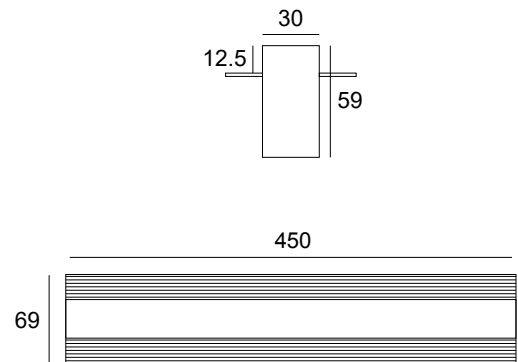

POWER SUPPLY MAGNETIC RECESSED 120W 24V DALI

ΚΩΔΙΚΟΣ / CODE

00010103-020 (Black)

00010103-021 (White)

POWER SUPPLY MAGNETIC MINI RECESSED 120W 24V DALI / Datasheet

General information

Color	Black / White
Application	For Magnetic Mini Recessed Track
Material	Aluminium
Wattage	120W
Voltage	24V
Dimmable option	DALI / PUSH / 0/1-10V
Visible dimensions (L ×W ×H)	450 × 69 × 59mm
Origin	Greece