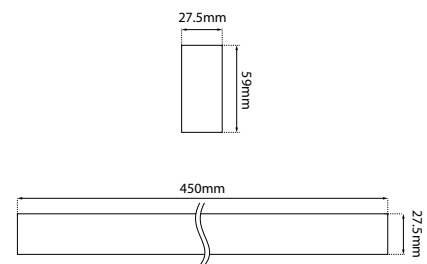

POWER SUPPLY MAGNETIC SURFACE 120W 24V DALI

SKU

00010103-018 (Black)

00010103-019 (White)

POWER SUPPLY MAGNETIC MINI SURFACE 120W 24V DALI / Datasheet

General information

Color	Black / White
Application	For Magnetic Mini Surface Track
Material	Aluminium
Wattage	120W
Voltage	24V
Dimmable option	DALI / PUSH / 0/1-10V
Visible dimensions (L ×W ×H)	450 × 27.5 × 59mm
Origin	Greece