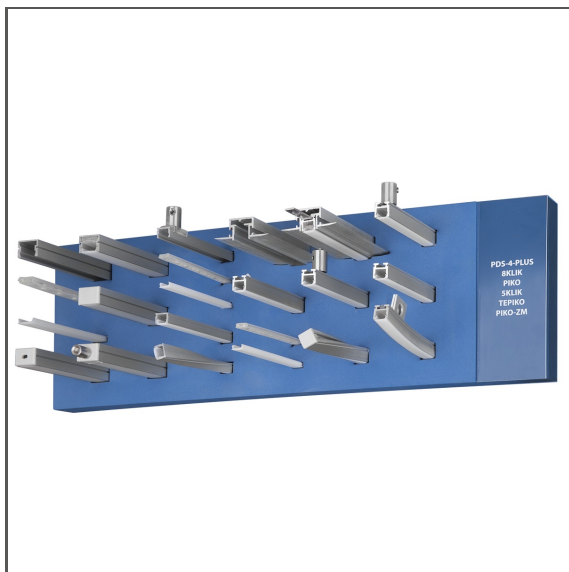

Foam 70341

Ref. M90411E01EUUS

Ref. arch 70341

- Any configuration of presented new products
- Arrangement and presentation of numerous small elements of the KLUS system
- Enables quick updating of the display with minimal financial outlay

APPLICATION

- presenting new profiles with accessories
- supporting the P230 display system (display panels with monitors)

MOUNTING

- to the base board, fastened with Velcro

TECHNICAL SPECIFICATIONS

Color	blue
Height	126 mm
Width	394 mm

Depth	150 mm
Weight	0.5 kg

SAMPLE PROJECTS

Foam 70341

Ref. M90411E01EUUS

Ref. arch 70341

RELATED PROFILES > MINIMALISTIC

PIKO
A08288
Ref. arch B8288

PIKO-ZM
A01168
Ref. arch C1168

RELATED PROFILES > MOUNTING TRACKS

TEPIKO
A18046
Ref. arch 18046

RELATED PROFILES > UNIVERSAL

PDS-4-PLUS
A01263
Ref. arch C1263