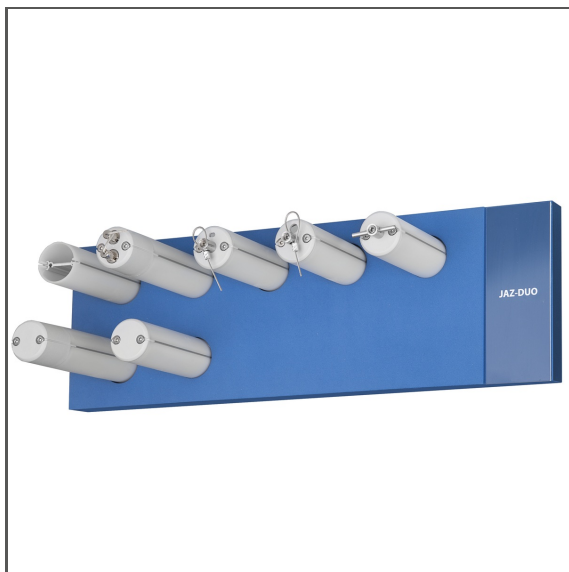

# Foam 70342

Ref. M90412E01EUUS

Ref. arch 70342

- Any configuration of presented new products
- Arrangement and presentation of numerous small elements of the KLUS system
- Enables quick updating of the display with minimal financial outlay

## APPLICATION

- presenting new profiles with accessories
- supporting the P230 display system (display panels with monitors)

## MOUNTING

- to the base board, fastened with Velcro

## TECHNICAL SPECIFICATIONS

Color	blue
Height	126 mm
Width	394 mm

Depth	155 mm
Weight	0.48 kg