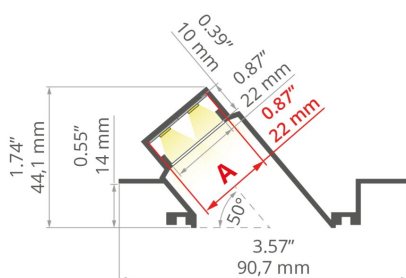

NEW

IP20

- Linear gallery, stage or exhibition lighting
- The lighting fixture integrates with the mounting surface
- Hidden light source
- Lighting angle: 50 Degrees
- Mounting to 12,5 mm - 0.49" drywall
- Stable mounting to a suspended ceiling

APPLICATION

- decorative lighting and functional

MOUNTING

- in drywall, with screws
- can be easily connected into runs and systems

ADDITIONAL INFORMATION

- in order to protect the lighting fixture during installation, a TECH-22 protective insert should be used
- standard lengths of KLUŚ profiles and covers: 1000 mm (tolerance ± 1.5 mm) and 2005 mm / 3010 mm (tolerance + 5 mm); for selected covers: 6050 mm, 10050 mm (tolerance + 5 mm)
- when choosing a different length of profiles / covers than available in the standard, you should additionally choose the cutting service at KLUŚ

TECHNICAL DRAWING

1:2

TECHNICAL SPECIFICATIONS

Material	aluminum
Possible fixture IP	20
Possible fixture shapes	linear, polygonal
Width	90.7 mm
Height	44.1 mm
LED gluing width A	22 mm
Width of the glow	22 mm
Max power of a single KLUŚ LED strip	24 W/m
Lighting at an angle	50
Possibility of obtaining a line of light	yes
Building type	Entertainment/ Arts, Retail, HoReCa object
Facility zone	wall lighting, shop windows and exhibition, communication routes and corridors
The cover is cut to the length of the profile	yes
Can be easily connected into runs	yes
Decorative lighting	yes
Functional lighting	yes

Color	Length	Ref
<input type="checkbox"/> white lacquered	1000 mm	A01177L100D_1
	2005 mm	A01177L100D_2
	3010 mm	A01177L100D_3
<input checked="" type="checkbox"/> silver non anodized	1000 mm	A01177N_1
	2005 mm	A01177N_2
	3010 mm	A01177N_3