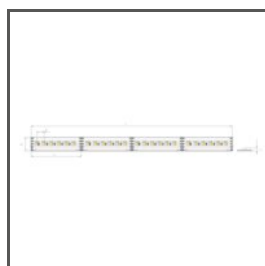

RELATED ACCESSORIES > RELATED LED > RGB / RGB-W / RGB-CTT

K-RGBW-1530-24
K-RGBW-1530-24