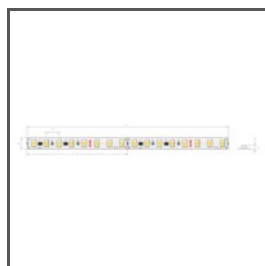

RELATED ACCESSORIES > RELATED LED > HIGH EFFICACY

K-HE-0480-HD-24
K-HEHD-0480-24