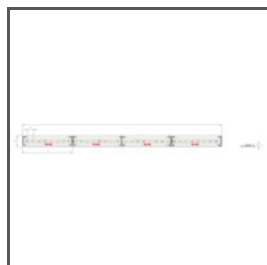

RELATED ACCESSORIES > RELATED LED

K-30/18-1770-010V-24V
K-30/18-1770-010V-24V