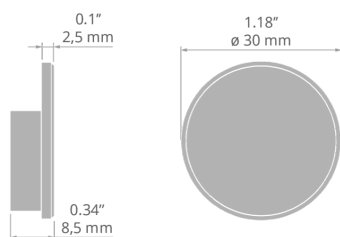

## MOUNTING

- to the profile, by pressing

## TECHNICAL SPECIFICATIONS

Material	PP	Width	30 mm
Color	■ gray	Corrosion resistance	yes
Shape	round	Corrosion resistance at high salinity	yes
Height	30 mm		