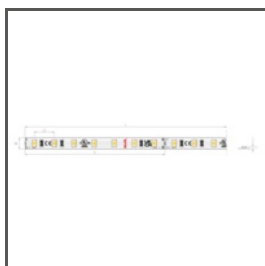

RELATED ACCESSORIES > RELATED LED > CRI 95+

K-CR-0480-24
K-CR-0480-24