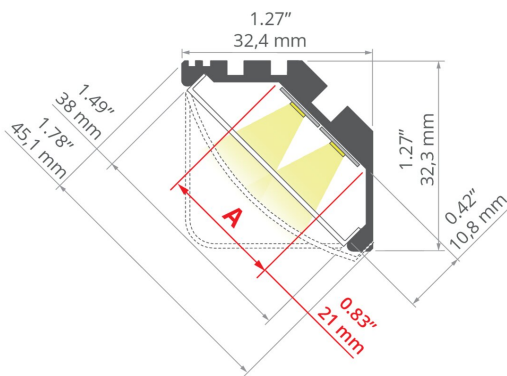

- Installation in corners
- Lighting at a 45° angle
- Wide range of accessories
- Space for cable management

APPLICATION

- under-cabinet and functional lighting

MOUNTING

- to the surface, using dedicated accessories, mounting adhesive or properly selected screws
- can be easily connected into runs and systems

ADDITIONAL INFORMATION

- standard lengths of KLUŚ profiles and covers: 1000 mm (tolerance ± 1.5 mm) and 2005 mm / 3010 mm (tolerance + 5 mm); for selected covers: 6050 mm, 10050 mm (tolerance + 5 mm)
- when choosing a different length of profiles / covers than available in the standard, you should additionally choose the cutting service at KLUŚ

TECHNICAL DRAWING

TECHNICAL SPECIFICATIONS

Material	aluminum
Color	■ silver anodized
Possible fixture IP	20
Possible fixture shapes	linear, polygonal
Profile cross-section	angled
Width	32.4 mm
Height	32.3 mm
LED gluing width A	21 mm
Number of LED strips A (8 mm wide)	2
Width of the glow	38 mm
Max power of a single KLUŚ LED strip	24 W/m
Lighting at an angle	45
Closet Rated	yes
Possibility of obtaining a line of light	yes
Building type	Commercial, Entertainment/ Arts
Facility zone	kitchen, furniture, shop windows and exhibition

Length	Ref
1000 mm	A06367A_1
2005 mm	A06367A_2
3010 mm	A06367A_3

Profile KOPRO

Ref. A06367

The cover is cut to the length of the profile	yes
Can be easily connected into runs	yes
Wire out back of extrusion	yes