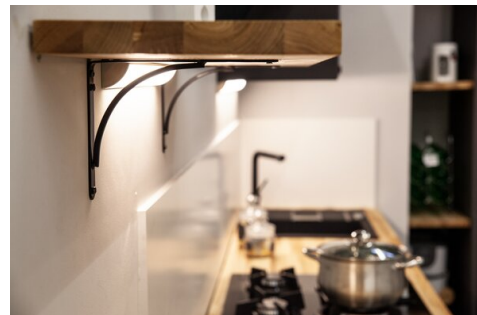

Profile KOPRO

Ref. A06367

The cover is cut to the length of the profile	yes
Can be easily connected into runs	yes
Wire out back of extrusion	yes

SAMPLE PROJECTS

RELATED ACCESSORIES > COVERS

NAME		MATERIAL	MATERIAL TRANSMITTANCE	COLOR	REF.
Cover KOPRO-38S		PC	74 %	satın	B17093S
Cover KOPRO-38R		PC	70 %	satın	B17092S
Cover KOPRO-38		PC	69 %	satın	B17091S

RELATED ACCESSORIES > END CAPS

NAME		MATERIAL	COLOR	REF.
End cap KOPRO-P		PP	gray	C24117C02
			silver	C24117L01
End cap KOPRO-K		PP	gray	C24115C02
			silver	C24115L01
End cap KOPRO-L		PP	gray	C24116C02
			silver	C24116L01