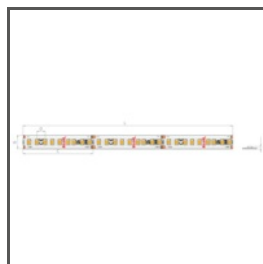

K-VHE-0960-24
K-VHE-0960-24