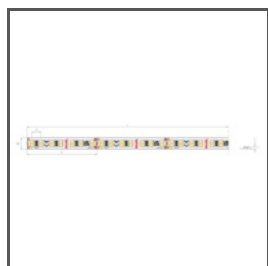

K-CR-0960-24
K-CR-0960-24