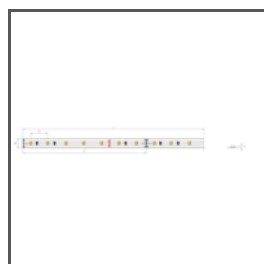

K-0480-24
K-0480-24