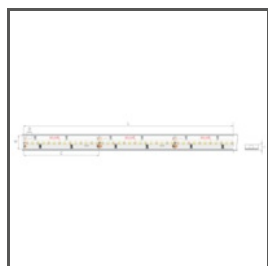

KWP-27T50-1440-24
KWP-27T50-1440-24