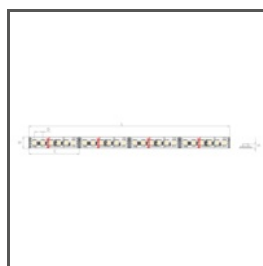

K-RGB-1920-120-24
K-RGB-1920-120-24