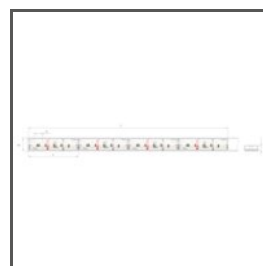

KWP-RGB-1920-120-24
KWP-RGB-1920-120-24