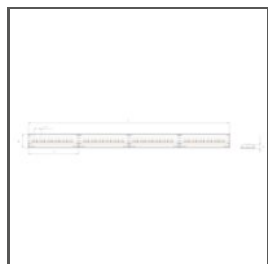

KWP-GRGBW-1530-24
KWP-GRGBW-1530-24