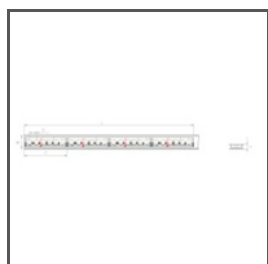

KWP-14KHDRGB-1920-24
KWP-14KHDRGB-1920-24