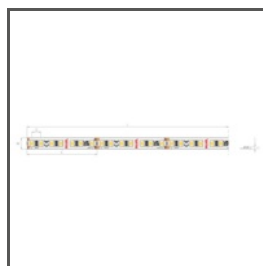

K-CR-1440-24
K-CR-1440-24