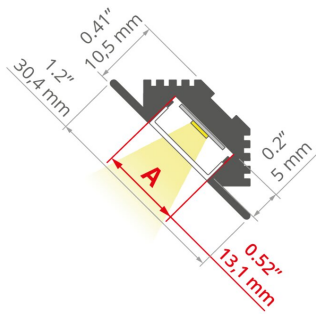

Profile PAC-ALU

Ref. A04370

- Installation in corners
- Corner masking
- Lighting at a 45° angle

APPLICATION

- furniture, under-cabinet and decorative lighting

MOUNTING

- to the surface, using dedicated accessories, mounting adhesive or properly selected screws

ADDITIONAL INFORMATION

- standard lengths of KLUŚ profiles and covers: 1000 mm (tolerance ± 1.5 mm) and 2005 mm / 3010 mm (tolerance + 5 mm); for selected covers: 6050 mm, 10050 mm (tolerance + 5 mm)
- when choosing a different length of profiles / covers than available in the standard, you should additionally choose the cutting service at KLUŚ

TECHNICAL DRAWING

TECHNICAL SPECIFICATIONS

Material	aluminum
Color	■ silver anodized
Possible fixture IP	20, 65
Possible fixture shapes	linear, polygonal
Profile cross-section	angled
Width	30.4 mm
Height	10.5 mm
LED gluing width A	13.1 mm
Number of LED strips A (8 mm wide)	1
Width of the glow	13.2 mm
Max power of a single KLUŚ LED strip	24 W/m
Lighting at an angle	45
Building type	Residential, Retail, HoReCa object
Facility zone	office, kitchen, bathroom, furniture, niche/cove, advertising / POS, shop windows and exhibition
Wire out back of extrusion	yes

Length	Ref
1000 mm	A04370A_1
2005 mm	A04370A_2
3010 mm	A04370A_3

SAMPLE PROJECTS

RELATED ACCESSORIES > COVERS

NAME	MATERIAL	MATERIAL TRANSMITTANCE	COLOR	REF.
Cover KA-13	 PC	72 %	frosted	B17066F
		91 %	clear	B17066C