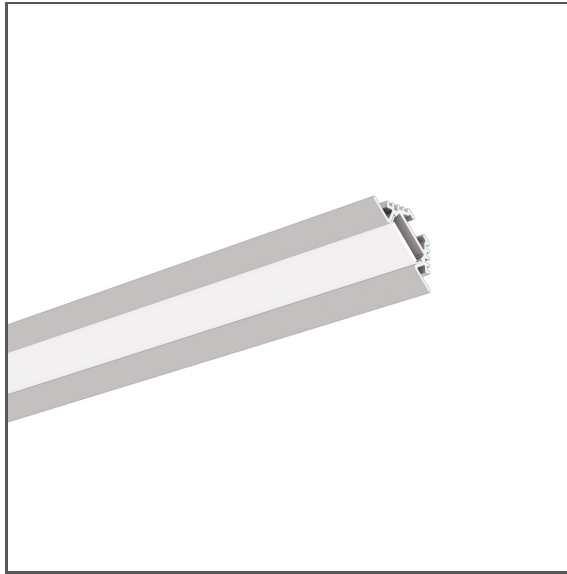

Profile PAC-ALU

Ref. A04370

- Installation in corners
- Corner masking
- Lighting at a 45° angle

APPLICATION

- furniture, under-cabinet and decorative lighting

MOUNTING

- to the surface, using dedicated accessories, mounting adhesive or properly selected screws

ADDITIONAL INFORMATION

- standard lengths of KLUŚ profiles and covers: 1000 mm (tolerance ± 1.5 mm) and 2005 mm / 3010 mm (tolerance + 5 mm); for selected covers: 6050 mm, 10050 mm (tolerance + 5 mm)
- when choosing a different length of profiles / covers than available in the standard, you should additionally choose the cutting service at KLUŚ

TECHNICAL DRAWING

TECHNICAL SPECIFICATIONS

Material	aluminum
Color	■ silver anodized
Possible fixture IP	20, 65
Possible fixture shapes	linear, polygonal
Profile cross-section	angled
Width	30.4 mm
Height	10.5 mm
LED gluing width A	13.1 mm
Number of LED strips A (8 mm wide)	1
Width of the glow	13.2 mm
Max power of a single KLUŚ LED strip	24 W/m
Lighting at an angle	45
Building type	Residential, Retail, HoReCa object
Facility zone	office, kitchen, bathroom, furniture, niche/cove, advertising / POS, shop windows and exhibition
Wire out back of extrusion	yes

Length	Ref
1000 mm	A04370A_1
2005 mm	A04370A_2
3010 mm	A04370A_3

SAMPLE PROJECTS

RELATED ACCESSORIES > COVERS

NAME	MATERIAL	MATERIAL TRANSMITTANCE	COLOR	REF.
Cover KA-13	 PC	72 %	frosted	B17066F
		91 %	clear	B17066C