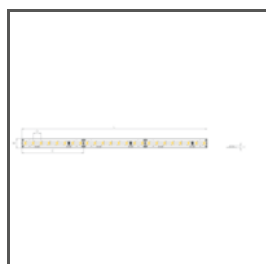

K-2400-24
K-2400-24