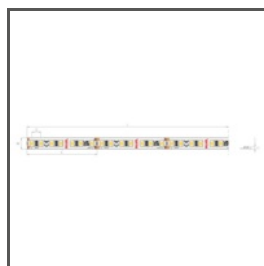

K-CR-1440-24
K-CR-1440-24