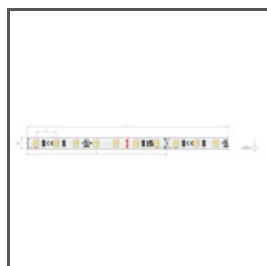

RELATED ACCESSORIES > RELATED LED > CRI 95+

K-CR-0480-24
K-CR-0480-24