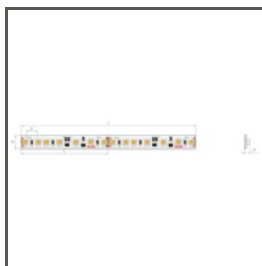

K-18D30-0960-24
K-18D30-0960-24