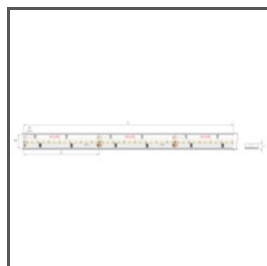

RELATED ACCESSORIES > RELATED LED > ADJUSTABLE WHITE / DIM TO WARM

KWP-27T50-1440-24
KWP-27T50-1440-24