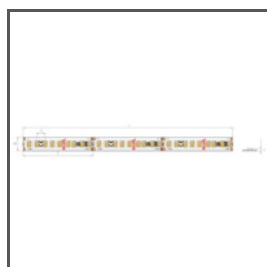

RELATED ACCESSORIES > RELATED LED > HIGH EFFICACY

K-VHE-0480-24
K-VHE-0480-24