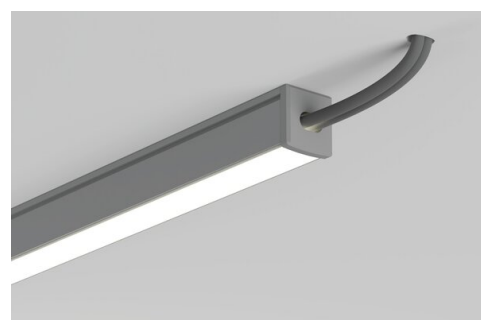

SAMPLE PROJECTS