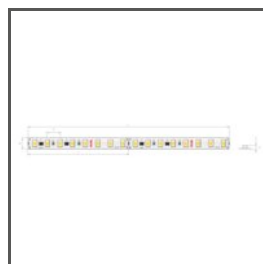

K-HE-1920-HD-24
K-HEHD-1920-24