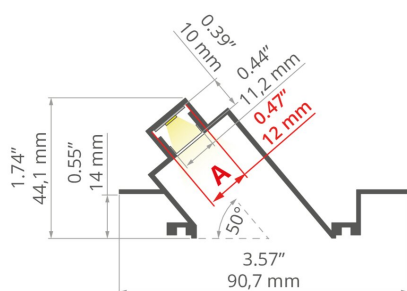

- Linear gallery, stage or exhibition lighting
- The lighting fixture integrates with the mounting surface
- Hidden light source
- Lighting angle: 50 Degrees
- Mounting to 12,5 mm - 0.49" drywall
- Stable mounting to a suspended ceiling

APPLICATION

- decorative lighting and functional

MOUNTING

- in drywall, with screws
- can be easily connected into runs and systems

ADDITIONAL INFORMATION

- in order to protect the lighting fixture during installation, a TECH-KA protective insert should be used
- standard lengths of KLUŚ profiles and covers: 1000 mm (tolerance ± 1.5 mm) and 2005 mm / 3010 mm (tolerance + 5 mm); for selected covers: 6050 mm, 10050 mm (tolerance + 5 mm)
- when choosing a different length of profiles / covers than available in the standard, you should additionally choose the cutting service at KLUŚ

TECHNICAL DRAWING

1:2

TECHNICAL SPECIFICATIONS

Material	aluminum
Possible fixture IP	20
Possible fixture shapes	linear, polygonal
Width	92 mm
Height	44.2 mm
Number of LED strips A (8 mm wide)	1
Width of the glow	11.2 mm
Max power of a single KLUŚ LED strip	24 W/m
Lighting at an angle	50
Possibility of obtaining a line of light	yes
Building type	Entertainment/ Arts, Retail, HoReCa object
Facility zone	wall lighting, shop windows and exhibition, communication routes and corridors
The cover is cut to the length of the profile	yes
Can be easily connected into runs	yes
Mounting to drywall	yes
To cover with plaster	yes

Color	Length	LED gluing width A	Ref
■ silver non anodized	1000 mm	11 mm	A01179N_1
	2005 mm	12 mm	A01179N_2
	3010 mm		A01179N_3
□ white lacquered	1000 mm	12 mm	A01179L10OD_1
	2005 mm		A01179L10OD_2
	3010 mm		A01179L10OD_3