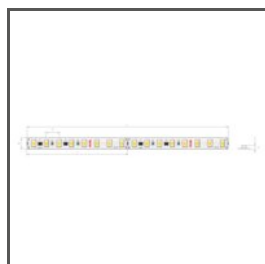

RELATED ACCESSORIES > RELATED LED > HIGH EFFICACY

K-HE-0480-HD-24
K-HEHD-0480-24