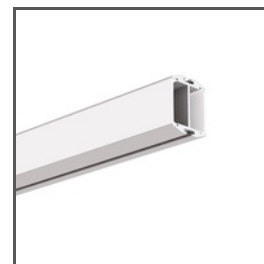

GIZA-DUO-LL
A02162
Ref. arch C2162