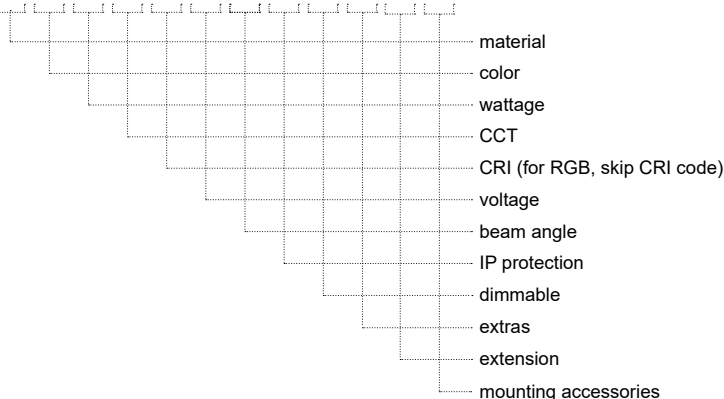

PV2 R40

ΠΕΡΙΕΧΟΜΕΝΑ / CONTENTS

| | |
|-----------|---|
| datasheet | 1 |
| manual | 3 |

SKU: **PV2R40-** XX-XX-XX-XX-XX-XX-XX-XX-XX-XX-XX-XX

PV2 R40 (PV2R40-) / Datasheet

general information

| | |
|--------------------------|-----------------------------------|
| Application | Outdoor / Surface mounted |
| Direction of mounting | Ceiling / Wall / Ground |
| Incl. cable | Yes |
| Electric gear | Not included |
| LED type | XTE/XRE/XPE/NICHIA/GU10 |
| Life time | 50000 hrs |
| Warranty | 3-5 years (*5 years upon request) |
| Origin | Greece |
| Visible dimensions (Ø×L) | Ø40 × 68 mm |