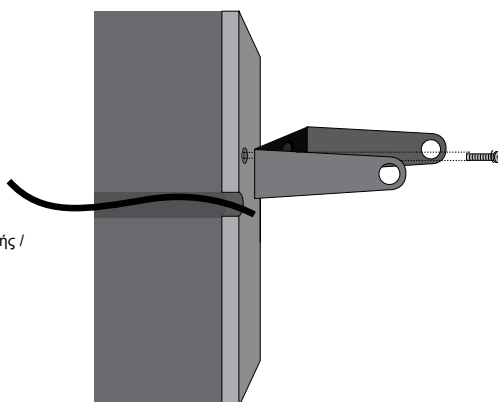

| Extras | Extension | Mounting accessories |
|----------------|--------------------------------|--------------------------------------|
| Shadow (SH) | Branch of height 130mm (H13) | Bracket Π (B2) |
| Honeycomb (HC) | Branch of height 300mm (H30) | Base R40x25mm (MB1) |
| none (L) | Branch of height 400mm (H40) | Base R55x27mm (MB2) |
| | Branch of height 500mm (H50) | Pole Φ10x200mm Brass (PL1) |
| | Branch of height 600mm (H60) | Pole Φ10x600mm Brass (PL2) |
| | Branch of height 700mm (H70) | Pole Φ10x1000mm Brass (PL3) |
| | Branch of height 800mm (H80) | Spike D32x150mm Aluminium (SP) |
| | Branch of height 900mm (H90) | Pole Φ10x200mm Brass with base (PL4) |
| | Branch of height 1000mm (H100) | Strap-mount for tree branch (TU) |
| | none (L) | none (L) |

for PV2 R40, aluminium, black, 3W, 2700K, Ra90, 12VDC, 15°, IP65, dimmable, shadow and honeycomb - branch of height 300mm, base R40x27

PV2 R40 / Manual

1.

2.

3.

Συνδέστε το καλώδιο του φωτιστικού με την ηλεκτρική παροχή. / Connect the cable of the luminaire with the electrical supply.