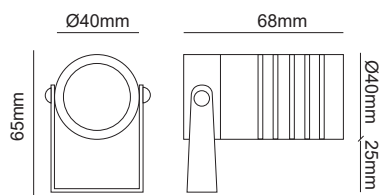

PV2 R40

ΠΕΡΙΕΧΟΜΕΝΑ / CONTENTS

| | |
|-----------|---|
| datasheet | 1 |
| manual | 3 |

SKU: **PV2R40-** XX-XX-XX-XX-XX-XX-XX-XX-XX-XX-XX-XX

PV2 R40 (PV2R40-) / Datasheet

general information

| | |
|--------------------------|-----------------------------------|
| Application | Outdoor / Surface mounted |
| Direction of mounting | Ceiling / Wall / Ground |
| Incl. cable | Yes |
| Electric gear | Not included |
| LED type | XTE/XRE/XPE/NICHIA/GU10 |
| Life time | 50000 hrs |
| Warranty | 3-5 years (*5 years upon request) |
| Origin | Greece |
| Visible dimensions (Ø×L) | Ø40 × 68 mm |

| Extras | Extension | Mounting accessories |
|----------------|--------------------------------|--------------------------------------|
| Shadow (SH) | Branch of height 130mm (H13) | Bracket Π (B2) |
| Honeycomb (HC) | Branch of height 300mm (H30) | Base R40x25mm (MB1) |
| none (L) | Branch of height 400mm (H40) | Base R55x27mm (MB2) |
| | Branch of height 500mm (H50) | Pole Φ10x200mm Brass (PL1) |
| | Branch of height 600mm (H60) | Pole Φ10x600mm Brass (PL2) |
| | Branch of height 700mm (H70) | Pole Φ10x1000mm Brass (PL3) |
| | Branch of height 800mm (H80) | Spike D32x150mm Aluminium (SP) |
| | Branch of height 900mm (H90) | Pole Φ10x200mm Brass with base (PL4) |
| | Branch of height 1000mm (H100) | Strap-mount for tree branch (TU) |
| | none (L) | none (L) |

for PV2 R40, aluminium, black, 3W, 2700K, Ra90, 12VDC, 15°, IP65, dimmable, shadow and honeycomb - branch of height 300mm, base R40x27

PV2 R40 / Manual

1.

2.

3.

Συνδέστε το καλώδιο του φωτιστικού με την ηλεκτρική παροχή. / Connect the cable of the luminaire with the electrical supply.