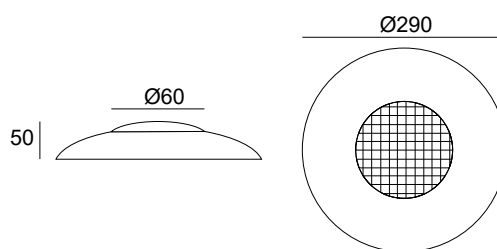

RAIN 12L R290 RF WALL (PL290) / Datasheet

General information

Application	Underwater
Material	Plastic
CCT	RGB
Wattage	36W
Voltage	12 VDC
CRI	Ra80
Life time	50000 hrs
Warranty	2 years
Origin	China