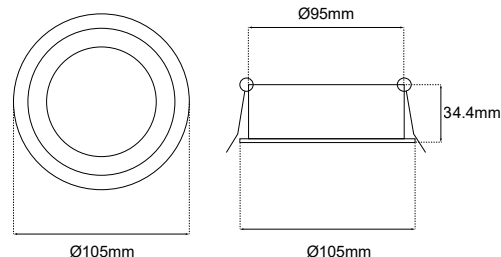

RECESSED DOWNLIGHT D105×34.5 15W 38D 3000K CRI90 WH

SKU: AH010104-016

GENERAL INFORMATION

APPLICATION	Indoor, recessed
DIRECTION OF MOUNTING	Ceiling
MATERIAL	Aluminium
COLOR	White
VISIBLE DIMENSIONS (Ø×L)	105× 34.4 mm
CUT-OUT DIMENSIONS (Ø)	95 mm
IP RATING	IP20
LED	Cree
WATTAGE	15W
VOLTAGE	220VAC
CCT	3000K
CRI	Ra >90
BEAM ANGLE	38D
DIMMABLE	Yes
ORIGIN	China

RECESSED DOWNLIGHT D105×34.5 15W 38D 3000K CRI90 WH

ΟΔΗΓΙΕΣ ΕΓΚΑΤΑΣΤΑΣΗΣ INSTALLATION INSTRUCTIONS

1.

2.

3.

Τρυπήστε την οροφή σύμφωνα με τις αναγραφόμενες διαστάσεις κοπής.

Drill the roof according to the indicated cutting dimensions