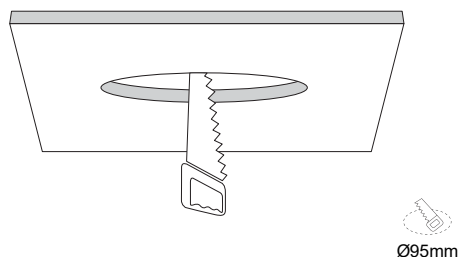

RECESSED DOWNLIGHT D105×34.5 15W 38D 3000K CRI90 WH

SKU: AH010104-016

GENERAL INFORMATION

APPLICATION	Indoor, recessed
DIRECTION OF MOUNTING	Ceiling
MATERIAL	Aluminium
COLOR	White
VISIBLE DIMENSIONS (Ø×L)	105× 34.4 mm
CUT-OUT DIMENSIONS (Ø)	95 mm
IP RATING	IP20
LED	Cree
WATTAGE	15W
VOLTAGE	220VAC
CCT	3000K
CRI	Ra >90
BEAM ANGLE	38D
DIMMABLE	Yes
ORIGIN	China

RECESSED DOWNLIGHT D105×34.5 15W 38D 3000K CRI90 WH

ΟΔΗΓΙΕΣ ΕΓΚΑΤΑΣΤΑΣΗΣ INSTALLATION INSTRUCTIONS

1.

2.

3.

Τρυπήστε την οροφή σύμφωνα με τις αναγραφόμενες διαστάσεις κοπής.

Drill the roof according to the indicated cutting dimensions