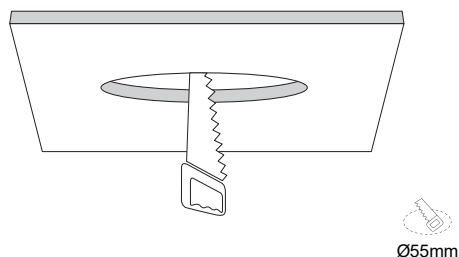

RECESSED DOWNLIGHT D62x25 5W 38D 3000K CRI90 WHITE

SKU: AH010104-013

GENERAL INFORMATION

APPLICATION	Indoor, recessed
DIRECTION OF MOUNTING	Ceiling
MATERIAL	Aluminium
COLOR	White
VISIBLE DIMENSIONS (ØxL)	62x 25.5 mm
CUT-OUT DIMENSIONS (Ø)	55 mm
IP RATING	IP20
LED	Cree
WATTAGE	5W
VOLTAGE	220VAC
CCT	3000K
CRI	Ra >90
BEAM ANGLE	38D
DIMMABLE	Yes
ORIGIN	China

RECESSED DOWNLIGHT D62×25 5W 38D 3000K CRI90 WHITE

ΟΔΗΓΙΕΣ ΕΓΚΑΤΑΣΤΑΣΗΣ INSTALLATION INSTRUCTIONS

1.

2.

3.

Τρυπήστε την οροφή σύμφωνα με τις αναγραφόμενες διαστάσεις κοπής.

Drill the roof according to the indicated cutting dimensions