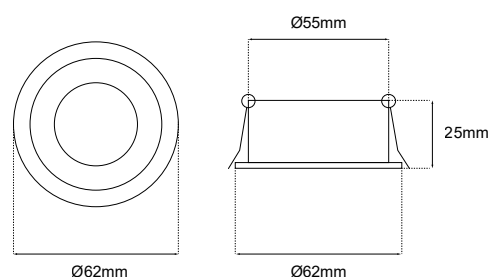

RECESSED DOWNLIGHT D62x25 5W 38D 3000K CRI90 WHITE

SKU: AH010104-013

GENERAL INFORMATION

APPLICATION	Indoor, recessed
DIRECTION OF MOUNTING	Ceiling
MATERIAL	Aluminium
COLOR	White
VISIBLE DIMENSIONS (ØxL)	62x 25.5 mm
CUT-OUT DIMENSIONS (Ø)	55 mm
IP RATING	IP20
LED	Cree
WATTAGE	5W
VOLTAGE	220VAC
CCT	3000K
CRI	Ra >90
BEAM ANGLE	38D
DIMMABLE	Yes
ORIGIN	China

RECESSED DOWNLIGHT D62×25 5W 38D 3000K CRI90 WHITE

ΟΔΗΓΙΕΣ ΕΓΚΑΤΑΣΤΑΣΗΣ INSTALLATION INSTRUCTIONS

1.

2.

3.

Τρυπήστε την οροφή σύμφωνα με τις αναγραφόμενες διαστάσεις κοπής.

Drill the roof according to the indicated cutting dimensions