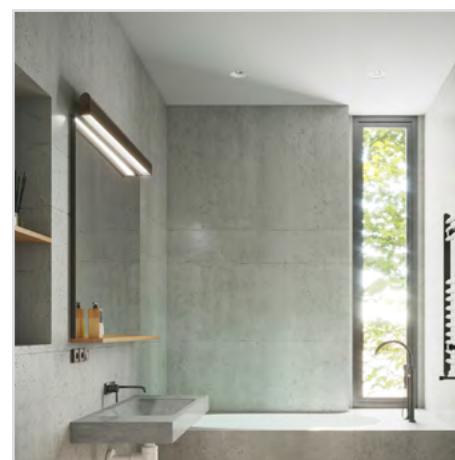

DATASHEET

GENERAL INFORMATION

APPLICATION	Indoor / Surface mounted
DIRECTION OF MOUNTING	Wall
MATERIAL	Extruded aluminium
PCB DETAILS	Zhaga-Compliant Dimensions
PROFILE DIMENSIONS (W×H)	37 × 60mm
LUMINAIRE DIMENSIONS (W×H)	71 × 60mm
IP RATING	IP20
CRI	Ra>80 (Ra>90 on request)
VOLTAGE	230VAC
DIMMING OPTIONS	Push / DALI / TRIAC 0/1-10V / CASAMBI / Analog 0/1-10V
LUMEN OUTPUT / W	Up to 195 Lm/W
LIFE TIME	72000 hours
WARRANTY	5 years
ORIGIN	Greece