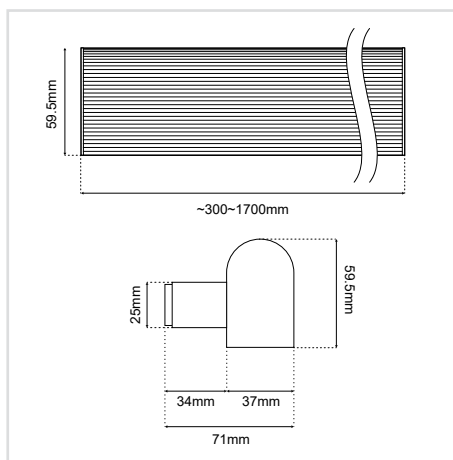

## GENERAL INFORMATION

APPLICATION	Indoor / Surface mounted
DIRECTION OF MOUNTING	Wall
MATERIAL	Extruded aluminium
PCB DETAILS	Zhaga-Compliant Dimensions
PROFILE DIMENSIONS (W×H)	37 × 60mm
LUMINAIRE DIMENSIONS (W×H)	71 × 60mm
IP RATING	IP20
CRI	Ra>80 (Ra>90 on request)
VOLTAGE	230VAC
DIMMING OPTIONS	Push / DALI / TRIAC 0/1-10V / CASAMBI / Analog 0/1-10V
LUMEN OUTPUT / W	Up to 195 Lm/W
LIFE TIME	72000 hours
WARRANTY	5 years
ORIGIN	Greece

# RHINE 37×60 WALL FLAT DATASHEET

SKU: RHNWL - XX-XX-XX-XX-XX-XX-XX-XX-XX

OUTPUT CATEGORY  
LENGTH  
CCT  
COLOR  
END CAPS  
END CAPS COLOR  
IP PROTECTION  
DIMMABLE  
EXTRAS

Output category*	Length*	CCT*		Color		
1A: 13.5 W/m (1A)	57cm (57cm)	3000K (30K)		Anodised (AN)		
1B: 20 W/m (1B)	85cm (85cm)	4000K (40K)		Black (BL)		
	113cm (113cm)	5000K (50K)		White (WH)		
	141cm (141cm)	6500K (65K)		Graphite (GF)		
	169cm (169cm)	TUNABLE 2700K - 6500K (-TN-)		RAL colors (RL)		
	197cm (197cm)				Patina (PT)	
					Nickel plating (NK)	