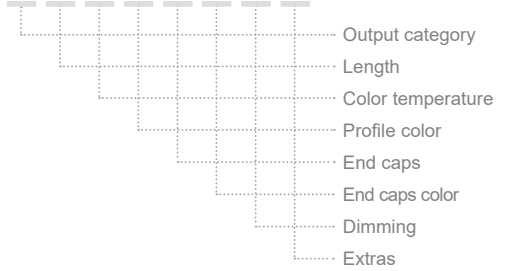

RHINE 37×60 WALL OVAL

ΠΕΡΙΕΧΟΜΕΝΑ / CONTENTS

DATASHEET 1
MANUAL 3

SKU: RHNWOL - XX-XX-XX-XX-XX-XX-XX-XX