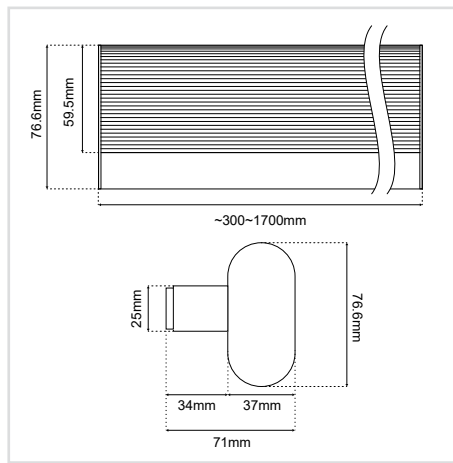

### GENERAL INFORMATION

APPLICATION	Indoor / Surface mounted
DIRECTION OF MOUNTING	Wall
MATERIAL	Extruded aluminium
PCB DETAILS	Zhaga-Compliant Dimensions
PROFILE DIMENSIONS (W×H)	37 × 60mm
LUMINAIRE DIMENSIONS (W×H)	71 × 76.6mm
IP RATING	IP20
CRI	Ra>80 (Ra>90 on request)
VOLTAGE	230VAC
DIMMING OPTIONS	Push / DALI / TRIAC 0/1-10V / CASAMBI / Analog 0/1-10V
LUMEN OUTPUT / W	Up to 195 Lm/W
LIFE TIME	72000 hours
WARRANTY	5 years
ORIGIN	Greece

# RHINE 37×60 WALL OVAL DATASHEET

SKU: RHNWOL-XX-XX-XX-XX-XX-XX-XX-XX-XX

OUTPUT CATEGORY  
LENGTH  
CCT  
COLOR  
END CAPS  
END CAPS COLOR  
IP PROTECTION  
DIMMABLE  
EXTRAS

Output category*	Length*	CCT*		Color		
1A: 13.5 W/m (1A)	57cm (57cm)	3000K (30K)		Anodised (AN)		
1B: 20 W/m (1B)	85cm (85cm)	4000K (40K)		Black (BL)		
	113cm (113cm)	5000K (50K)		White (WH)		
	141cm (141cm)	6500K (65K)		Graphite (GF)		
	169cm (169cm)	TUNABLE 2700K - 6500K (-TN-)		RAL colors (RL)		
	197cm (197cm)				Patina (PT)	
					Nickel plating (NK)	

EXAMPLE:

RHNWOL - 1A-57-30K-BL-CP-BL-20-D-SWP

for RHINE 37×60 WALL OVAL, category 1A, 57cm length, 3000K, black, plastic black end caps, IP20, dimmable, with pull-cord switch